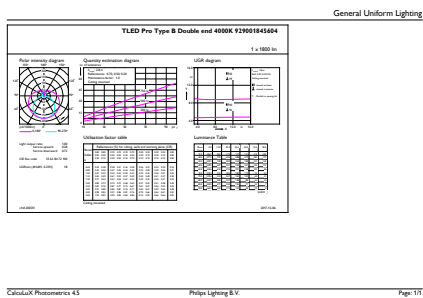

T8

Approbation Marks	RoHS compliance UL certificate DLC compliance
Product Data	
Order product name	14T8/COR/48-840/MF18/G 10/1
EAN/UPC - Product	046677477332
Order code	477331

Numerator - Quantity Per Pack	1
Numerator - Packs per outer box	10
Material Nr. (12NC)	929001845634
Net Weight (Piece)	0.220 kg
Model Number	9290018456A

Dimensional drawing

A3

Product	D1	D2	A1	A2	A3
14T8/COR/48-840/MF18/G 10/1	25.7 mm	28 mm	1198 mm	1205 mm	1212 mm

TLED IF CorePro 4ft 1800lm 4000K

Photometric data