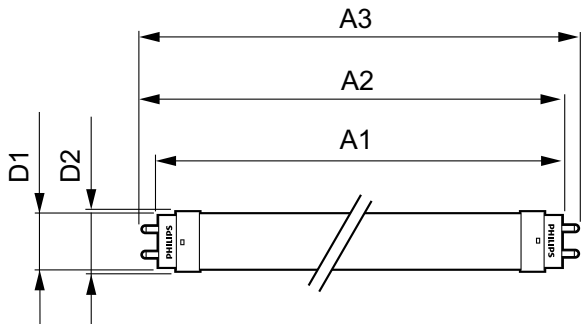

LED InstantFit Lamps

14T8/COR/48-840/MF18/G 1/4 FFP

Philips LED T8 InstantFit Lamps are an ideal energy saving choice for existing linear fluorescent fixtures.

Product data

General Information	
Cap-Base	G13 [Medium Bi-Pin Fluorescent]
Nominal Lifetime (Nom)	36000 h
Switching Cycle	50000X
B50L70	36000 h
Light Technical	
Color Code	840 [CCT of 4000K]
Beam Angle (Nom)	240 °
Luminous Flux (Nom)	1800 lm
Luminous Flux (Rated) (Nom)	1800 lm
Rated Beam Angle	240 °
Correlated Color Temperature (Nom)	4000 K
Color Consistency	<6
Color Rendering Index (Nom)	80
LLMF At End Of Nominal Lifetime (Nom)	70 %
Operating and Electrical	
Input Frequency	50 to 60 Hz
Power (Rated) (Nom)	14 W
Lamp Current (Max)	130 mA
Lamp Current (Min)	47 mA
Starting Time (Nom)	0.5 s
Warm Up Time to 60% Light (Nom)	0.5 s
Power Factor (Nom)	0.9

Voltage (Nom)	120-277 V
Temperature	
T-Ambient (Max)	45 °C
T-Ambient (Min)	-20 °C
T-Storage (Max)	65 °C
T-Storage (Min)	-40 °C
T-Case Maximum (Nom)	70 °C
Controls and Dimming	
Dimmable	No
Mechanical and Housing	
Product Length	1200 mm
Approval and Application	
Energy Saving Product	Yes
Approval Marks	UL certificate RoHS compliance DLC compliance
Product Data	
Order product name	14T8/COR/48-840/MF18/G 1/4 FFP
EAN/UPC - Product	50046677538373
Order code	929001845663
Numerator - Quantity Per Pack	1

LED InstantFit Lamps

Numerator - Packs per outer box	1
Material Nr. (12NC)	929001845663
Net Weight (Piece)	0.063 kg

Warnings and Safety

- Philips LED T8 InstantFit lamps will only operate properly on compatible instant-start ballasts. Please refer to the Philips LED T8 InstantFit Installation Guide, which can be obtained through your local Philips Sales Representative, or visit www.philips.com/tled

Dimensional drawing

TLED IF CorePro 4ft 1800lm 4000K

Product	D1	D2	A1	A2	A3
14T8/COR/48-840/MF18/G 1/4	25.7 mm	28 mm	1198 mm	1205 mm	1212 mm
FFP					

Photometric data

LEDtube 14W G13 840 ND BB18

LEDtube 14W G13 830 ND BB17