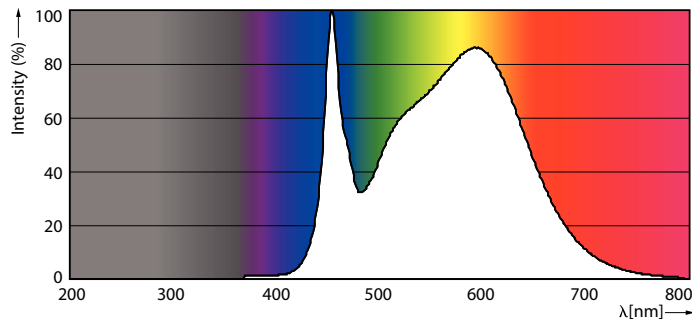

LED InstantFit Lamps

14T8/COR/48-840/MF18/G 1/4 FFP

Philips LED T8 InstantFit Lamps are an ideal energy saving choice for existing linear fluorescent fixtures.

Product data

General Information	
Cap-Base	G13 [Medium Bi-Pin Fluorescent]
Nominal Lifetime (Nom)	36000 h
Switching Cycle	50000X
B50L70	36000 h
Light Technical	
Color Code	840 [CCT of 4000K]
Beam Angle (Nom)	240 °
Luminous Flux (Nom)	1800 lm
Luminous Flux (Rated) (Nom)	1800 lm
Rated Beam Angle	240 °
Correlated Color Temperature (Nom)	4000 K
Color Consistency	<6
Color Rendering Index (Nom)	80
LLMF At End Of Nominal Lifetime (Nom)	70 %
Operating and Electrical	
Input Frequency	50 to 60 Hz
Power (Rated) (Nom)	14 W
Lamp Current (Max)	130 mA
Lamp Current (Min)	47 mA
Starting Time (Nom)	0.5 s
Warm Up Time to 60% Light (Nom)	0.5 s
Power Factor (Nom)	0.9

Dimensional drawing

TLED IF CorePro 4ft 1800lm 4000K

Product	D1	D2	A1	A2	A3
14T8/COR/48-840/MF18/G 1/4	25.7 mm	28 mm	1198 mm	1205 mm	1212 mm
FFP					

Photometric data

LEDtube 14W G13 840 ND BB18

LEDtube 14W G13 830 ND BB17