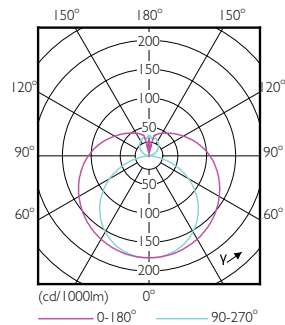

LED InstantFit Lamps

14T8/COR/48-840/MF18/G 1/4 FFP

Philips LED T8 InstantFit Lamps are an ideal energy saving choice for existing linear fluorescent fixtures.

Product data

General Information	
Cap-Base	G13 [Medium Bi-Pin Fluorescent]
Nominal Lifetime (Nom)	36000 h
Switching Cycle	50000X
B50L70	36000 h
Light Technical	
Color Code	840 [CCT of 4000K]
Beam Angle (Nom)	240 °
Luminous Flux (Nom)	1800 lm
Luminous Flux (Rated) (Nom)	1800 lm
Rated Beam Angle	240 °
Correlated Color Temperature (Nom)	4000 K
Color Consistency	<6
Color Rendering Index (Nom)	80
LLMF At End Of Nominal Lifetime (Nom)	70 %
Operating and Electrical	
Input Frequency	50 to 60 Hz
Power (Rated) (Nom)	14 W
Lamp Current (Max)	130 mA
Lamp Current (Min)	47 mA
Starting Time (Nom)	0.5 s
Warm Up Time to 60% Light (Nom)	0.5 s
Power Factor (Nom)	0.9

Dimensional drawing

TLED IF CorePro 4ft 1800lm 4000K

Product	D1	D2	A1	A2	A3
14T8/COR/48-840/MF18/G 1/4	25.7 mm	28 mm	1198 mm	1205 mm	1212 mm
FFP					

Photometric data

LEDtube 14W G13 840 ND BB18

LEDtube 14W G13 830 ND BB17