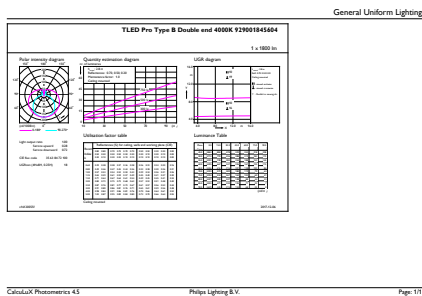

LED InstantFit Lamps

14T8/COR/48-840/MF18/G 1/4 FFP

Philips LED T8 InstantFit Lamps are an ideal energy saving choice for existing linear fluorescent fixtures.

Product data

General Information	
Cap-Base	G13 [Medium Bi-Pin Fluorescent]
Nominal Lifetime (Nom)	36000 h
Switching Cycle	50000X
B50L70	36000 h
Light Technical	
Color Code	840 [CCT of 4000K]
Beam Angle (Nom)	240 °
Luminous Flux (Nom)	1800 lm
Luminous Flux (Rated) (Nom)	1800 lm
Rated Beam Angle	240 °
Correlated Color Temperature (Nom)	4000 K
Color Consistency	<6
Color Rendering Index (Nom)	80
LLMF At End Of Nominal Lifetime (Nom)	70 %
Operating and Electrical	
Input Frequency	50 to 60 Hz
Power (Rated) (Nom)	14 W
Lamp Current (Max)	130 mA
Lamp Current (Min)	47 mA
Starting Time (Nom)	0.5 s
Warm Up Time to 60% Light (Nom)	0.5 s
Power Factor (Nom)	0.9

LED InstantFit Lamps

Numerator - Packs per outer box	1
Material Nr. (12NC)	929001845663
Net Weight (Piece)	0.063 kg

Warnings and Safety

- Philips LED T8 InstantFit lamps will only operate properly on compatible instant-start ballasts. Please refer to the Philips LED T8 InstantFit Installation Guide, which can be obtained through your local Philips Sales Representative, or visit www.philips.com/tled

Dimensional drawing

TLED IF CorePro 4ft 1800lm 4000K

Product	D1	D2	A1	A2	A3
14T8/COR/48-840/MF18/G 1/4	25.7 mm	28 mm	1198 mm	1205 mm	1212 mm
FFP					

Photometric data

LEDtube 14W G13 840 ND BB18

LEDtube 14W G13 830 ND BB17