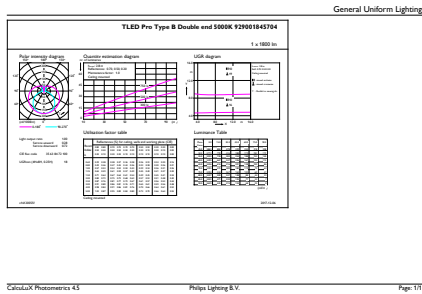

Controls and Dimming	
Dimmable	No

Mechanical and Housing	
Product Length	1200 mm

T8

Approval and Application

Energy Efficiency Label (EEL)	Not applicable
Energy Saving Product	Yes
Approbation Marks	UL certificate RoHS compliance DLC compliance
Energy Consumption kWh/1000 h	- kWh
Energy Certifications	DLC Standard

Product Data

Order product name	14T8PRO/48-850/BB18/G 10/1 FB
--------------------	-------------------------------

EAN/UPC - Product	046677477349
Order code	477349
Numerator - Quantity Per Pack	1
Numerator - Packs per outer box	10
Material Nr. (12NC)	929001845704
Net Weight (Piece)	0.210 kg
Model Number	9290018457

Dimensional drawing

A3

Product	D1	D2	A1	A2	A3
14T8PRO/48-850/BB18/G 10/1 FB	25.7 mm	28 mm	1198 mm	1205 mm	1212 mm

TLED IF CorePro 4ft 1800lm 5000K

Photometric data

LEDtube 14W G13 850 ND BB18

LEDtube 14W G13 830 ND BB17