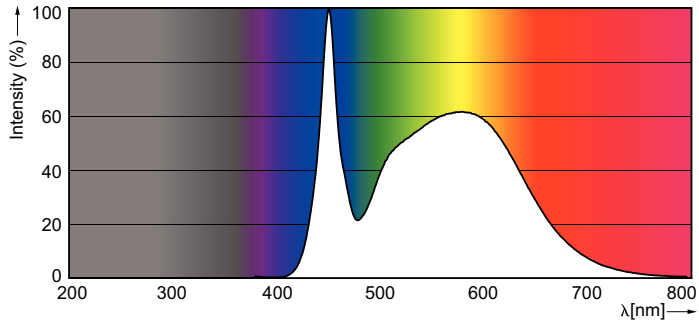

Photometric data