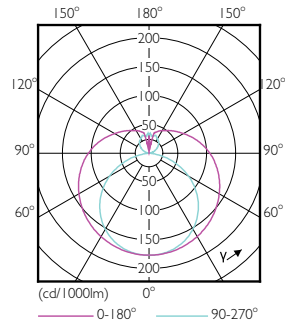

Product Data

Order product name	14T8PRO/48-850/BB18/G 10/1 FB
--------------------	-------------------------------

EAN/UPC - Product	046677477349
Order code	477349
Numerator - Quantity Per Pack	1
Numerator - Packs per outer box	10
Material Nr. (12NC)	929001845704
Net Weight (Piece)	0.210 kg
Model Number	9290018457

Dimensional drawing

A3

Product	D1	D2	A1	A2	A3
14T8PRO/48-850/BB18/G 10/1 FB	25.7 mm	28 mm	1198 mm	1205 mm	1212 mm

TLED IF CorePro 4ft 1800lm 5000K

Photometric data

LEDtube 14W G13 850 ND BB18

LEDtube 14W G13 830 ND BB17