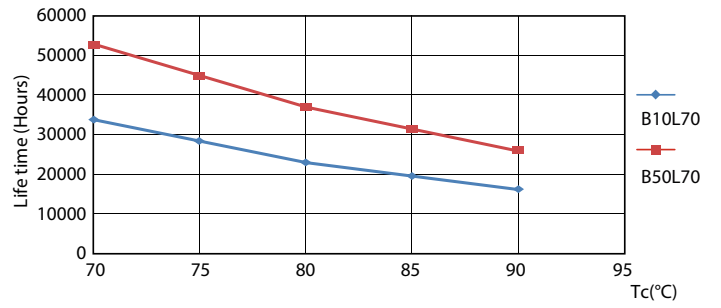

LEDtube 14W G13 830-850 ND BB17-18

Lifetime