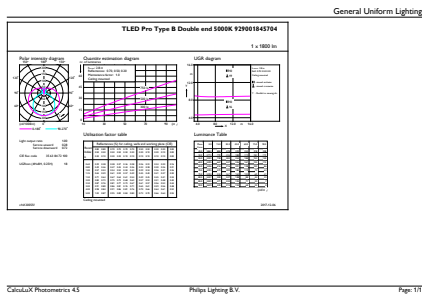

Controls and Dimming	
Dimmable	No

Mechanical and Housing	
Product Length	1200 mm

T8

Approval and Application

Energy Efficiency Label (EEL)	Not applicable
Energy Saving Product	Yes
Approval Marks	UL certificate RoHS compliance DLC compliance
Energy Consumption kWh/1000 h	- kWh
Energy Certifications	DLC Standard

Product Data

Order product name	14T8PRO/48-850/BB18/G 10/1 FB
--------------------	-------------------------------

EAN/UPC - Product	046677477349
Order code	929001845704
Numerator - Quantity Per Pack	1
Numerator - Packs per outer box	10
Material Nr. (12NC)	929001845704
Net Weight (Piece)	0.210 kg

Dimensional drawing

A3

Product	D1	D2	A1	A2	A3
14T8PRO/48-850/BB18/G 10/1 FB	25.7 mm	28 mm	1198 mm	1205 mm	1212 mm

TLED IF CorePro 4ft 1800lm 5000K

Photometric data

LEDtube 14W G13 850 ND BB18

LEDtube 14W G13 830 ND BB17