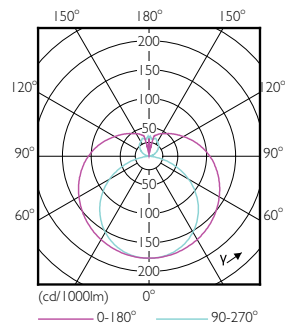

Product Data

Order product name	14T8PRO/48-850/BB18/G 10/1 FB
--------------------	-------------------------------

EAN/UPC - Product	046677477349
Order code	929001845704
Numerator - Quantity Per Pack	1
Numerator - Packs per outer box	10
Material Nr. (12NC)	929001845704
Net Weight (Piece)	0.210 kg

Dimensional drawing

A3

Product	D1	D2	A1	A2	A3
14T8PRO/48-850/BB18/G 10/1 FB	25.7 mm	28 mm	1198 mm	1205 mm	1212 mm

TLED IF CorePro 4ft 1800lm 5000K

Photometric data

LEDtube 14W G13 850 ND BB18

LEDtube 14W G13 830 ND BB17