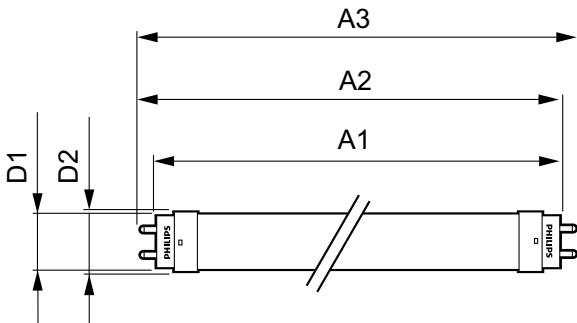

CorePro LEDtube MainsFit T8

Approval and Application

Energy Saving Product	Yes
Approbation Marks	RoHS compliance UL certificate DLC compliance

Product Data

Order product name	14T8/COR/48-850/MF18/G 10/1
EAN/UPC - Product	046677477349

Order code	477349
Numerator - Quantity Per Pack	1
Numerator - Packs per outer box	10
Material Nr. (12NC)	929001845734
Net Weight (Piece)	0.215 kg
Model Number	9290018457A

Dimensional drawing

TLED IF CorePro 4ft 1800lm 5000K

Product	D1	D2	A1	A2	A3
14T8/COR/48-850/MF18/G 10/1	25.7 mm	28 mm	1198 mm	1205 mm	1212 mm