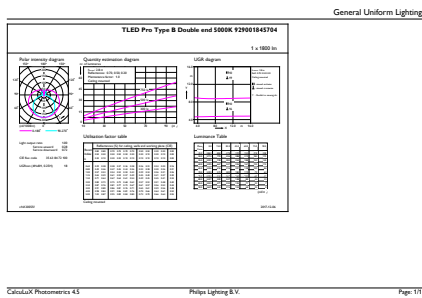

Photometric data

LEDtube 14W G13 850 ND BB18