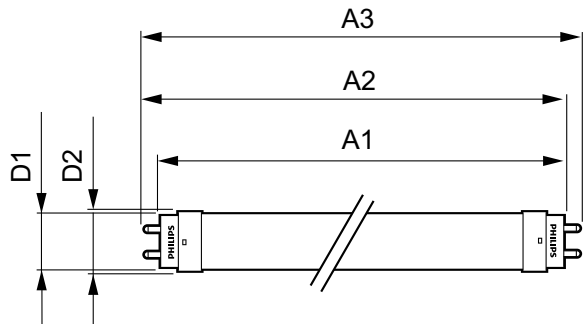

LED InstantFit Lamps

Numerator - Packs per outer box	1
Material Nr. (12NC)	929001845763
Net Weight (Piece)	0.063 kg

Warnings and Safety

- Philips LED T8 InstantFit lamps will only operate properly on compatible instant-start ballasts. Please refer to the Philips LED T8 InstantFit Installation Guide, which can be obtained through your local Philips Sales Representative, or visit www.philips.com/tled

Dimensional drawing

TLED IF CorePro 4ft 1800lm 5000K

Product	D1	D2	A1	A2	A3
14T8/COR/48-850/MF18/G 1/4 FFP	25.7 mm	28 mm	1198 mm	1205 mm	1212 mm