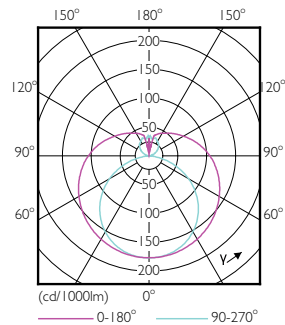

Photometric data

LEDtube 14W G13 830 ND BB17