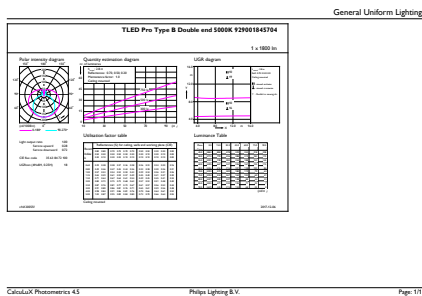

Photometric data

LEDtube 14W G13 850 ND BB18