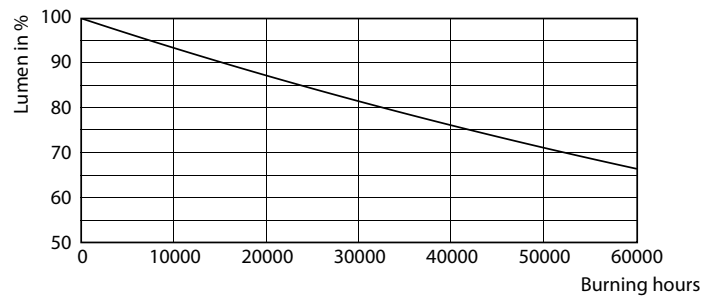

LED InstantFit Lamps

Lifetime

LEDtube 14W G13 830-850 ND BB17-18