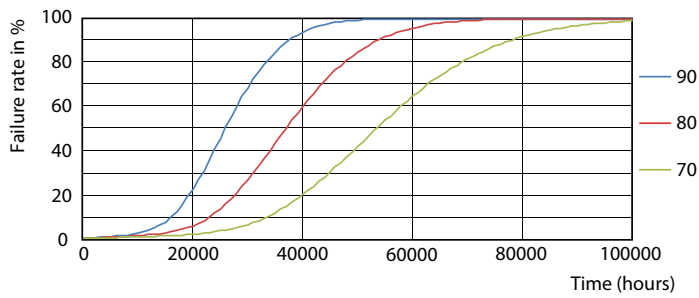

LED InstantFit Lamps

Lifetime

LEDtube 14W G13 830-850 ND BB17-18