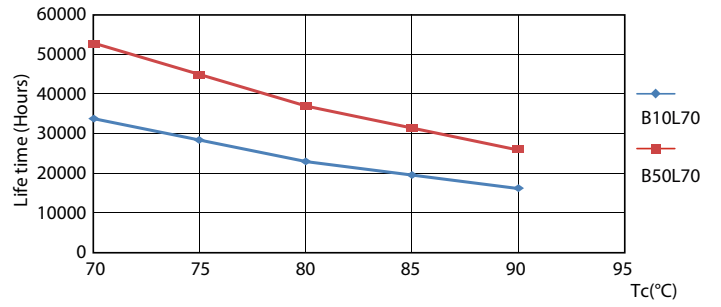

LEDtube 14W G13 830-850 ND BB17-18

LED InstantFit Lamps

Lifetime