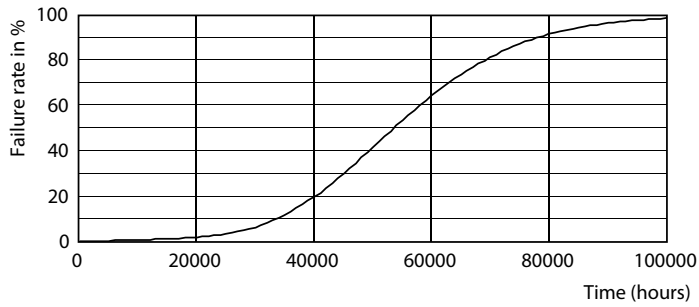

LED InstantFit Lamps

Lifetime

LEDtube 14W G13 830-850 ND BB17-18