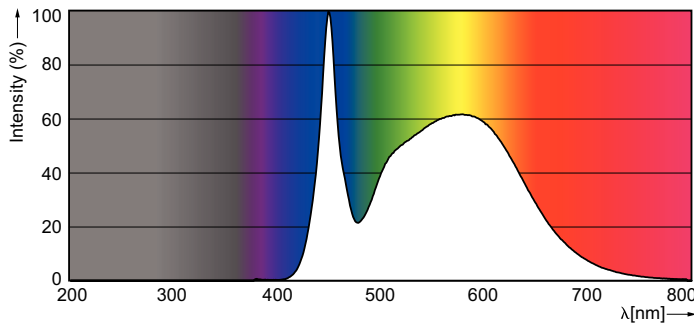

LEDtube 1200mm 12W G13/850