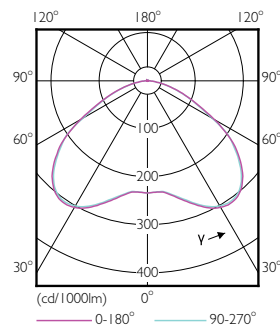

TrueForce LED Industrial and Retail WB