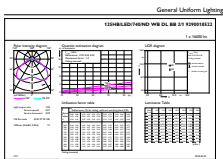

Photometric data