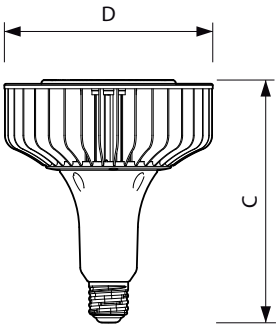

LED Highbay

Net Weight (Piece) 0.885 kg

Dimensional drawing

High Bay Mains 320W 4000K Down Light WB

Product	D	C
125HB/LED/740/ND WB DL BB 2/1	211 mm	252 mm

Photometric data