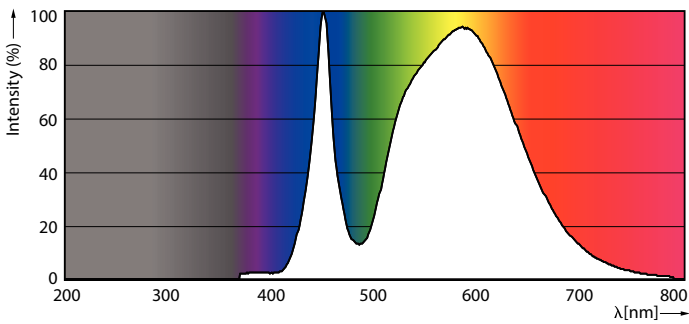

TrueForce LED Industrial and Retail 125HB 740 WB

TrueForce LED Industrial and Retail 740