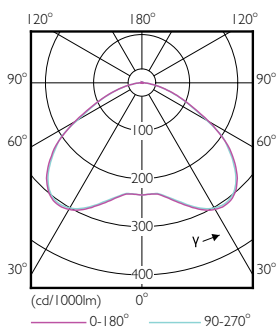

Product data

General Information	
Base	EX39 [Exclusionary Mogul Screw]
RoHS mark	RoHS mark
Nominal Lifetime (Nom)	50000 h
Switching Cycle	50000X
Technical Type	150-400W
Light Technical	
Color Code	750 [CCT of 5000K]
Beam Angle (Nom)	130 °
Initial lumen (Nom)	20000 lm
Luminous Flux (Rated) (Nom)	20000 lm
Color Designation	Daylight
Correlated Color Temperature (Nom)	5000 K
Luminous Efficacy (rated) (Nom)	133.00 lm/W
Color Consistency	<6
Color Rendering Index (Nom)	70
LLMF At End Of Nominal Lifetime (Nom)	70 %
Operating and Electrical	
Input Frequency	50 to 60 Hz
Power (Rated) (Nom)	150 W
Lamp Current (Nom)	1250 mA

LED Highbay

Net Weight (Piece) 0.885 kg

Dimensional drawing

High Bay Mains 400W 5000K Down Light WB

Product	D	C
150HB/LED/750/ND WB DL BB 2/1	211 mm	252 mm

Photometric data

TrueForce LED Industrial and Retail WB