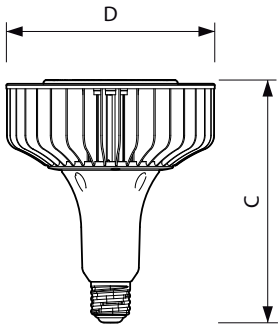

Product data

General Information	
Base	EX39 [Exclusionary Mogul Screw]
RoHS mark	RoHS mark
Nominal Lifetime (Nom)	50000 h
Switching Cycle	50000X
Technical Type	150-400W
Light Technical	
Color Code	750 [CCT of 5000K]
Beam Angle (Nom)	130 °
Initial lumen (Nom)	20000 lm
Luminous Flux (Rated) (Nom)	20000 lm
Color Designation	Daylight
Correlated Color Temperature (Nom)	5000 K
Luminous Efficacy (rated) (Nom)	133.00 lm/W
Color Consistency	<6
Color Rendering Index (Nom)	70
LLMF At End Of Nominal Lifetime (Nom)	70 %
Operating and Electrical	
Input Frequency	50 to 60 Hz
Power (Rated) (Nom)	150 W
Lamp Current (Nom)	1250 mA

Wattage Equivalent	400 W
Starting Time (Nom)	0.5 s
Warm Up Time to 60% Light (Nom)	0.5 s
Power Factor (Nom)	0.9
Voltage (Nom)	120-277 V
Temperature	
T-Case Maximum (Nom)	80 °C
Controls and Dimming	
Dimmable	No
Approval and Application	
Energy Certifications	DLC Standard
DesignLights Consortium Qualified Product List	-
Product Data	
Order product name	150HB/LED/750/ND WB DL BB 2/1
EAN/UPC - Product	046677478209
Order code	478206
Numerator - Quantity Per Pack	1
Numerator - Packs per outer box	2
Material Nr. (12NC)	929001853404

LED Highbay

Net Weight (Piece) 0.885 kg

Dimensional drawing

High Bay Mains 400W 5000K Down Light WB

Product	D	C
150HB/LED/750/ND WB DL BB 2/1	211 mm	252 mm

Photometric data

TrueForce LED Industrial and Retail WB