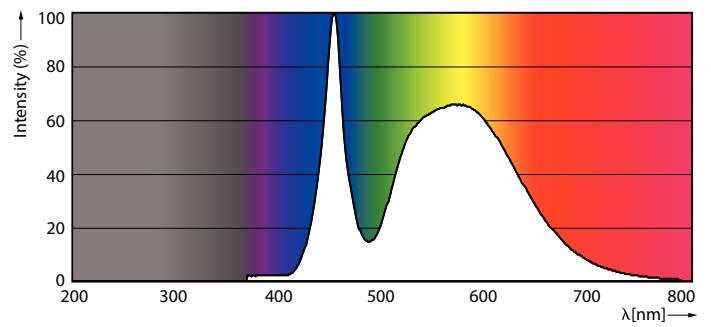

Product data

General Information	
Base	EX39 [Exclusionary Mogul Screw]
RoHS mark	RoHS mark
Nominal Lifetime (Nom)	50000 h
Switching Cycle	50000X
Technical Type	150-400W
Light Technical	
Color Code	750 [CCT of 5000K]
Beam Angle (Nom)	130 °
Initial lumen (Nom)	20000 lm
Luminous Flux (Rated) (Nom)	20000 lm
Color Designation	Daylight
Correlated Color Temperature (Nom)	5000 K
Luminous Efficacy (rated) (Nom)	133.00 lm/W
Color Consistency	<6
Color Rendering Index (Nom)	70
LLMF At End Of Nominal Lifetime (Nom)	70 %
Operating and Electrical	
Input Frequency	50 to 60 Hz
Power (Rated) (Nom)	150 W
Lamp Current (Nom)	1250 mA

LED Highbay

Net Weight (Piece) 0.885 kg

Dimensional drawing

High Bay Mains 400W 5000K Down Light WB

Product	D	C
150HB/LED/750/ND WB DL BB 2/1	211 mm	252 mm

Photometric data

TrueForce LED Industrial and Retail WB