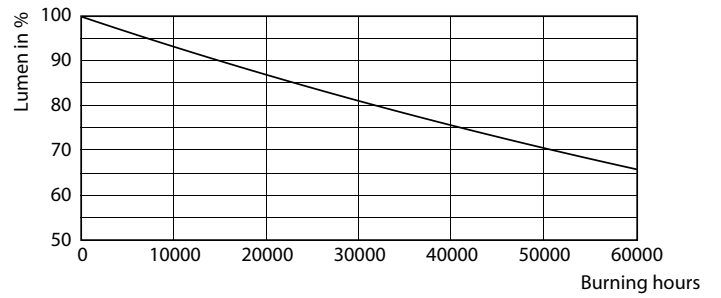

LED Highbay

Lifetime

LED TForce HB MV 120-100W E40 others 840 12D ND NB

LED TForce HB MV 120-100W E40 others 840 12D ND NB