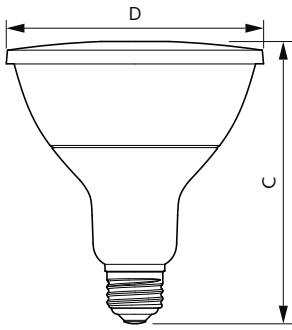

## 16.5PAR38/PER/930/F25/DIM/120V 6/1FB T20

Philips LED spots with a single optic beam, provide a clean beam that's free from shadows with beam angles from 15 and 40 degrees to suit every general lighting application.

### Product data

General Information	
Cap-Base	E26 [Single Contact Medium Screw]
Nominal lifetime	25,000 hour(s)
Switching Cycle	50,000
Lighting Technology	LED
EU RoHS compliant	Yes
Light Technical	
Color Code	930 [CCT of 3000K]
Beam Angle (Nom)	25 degree(s)
Luminous Flux	1,250 lm
Luminous Intensity (Nom)	6,000 cd
Color Designation	White (WH)
Correlated Color Temperature (Nom)	3000 K
Luminous Efficacy (rated) (Nom)	75.00 lm/W
Color Consistency	<4
Color rendering index (CRI)	90
LLMF At End Of Nominal Lifetime (Nom)	70 %
Operating and Electrical	
Line Frequency	60 Hz
Input Frequency	60 Hz
Power Consumption	16.5 W
Lamp Current (Nom)	170 mA

Wattage Equivalent	120 W
Starting Time (Nom)	0.5 s
Warm-up time to 60% light	0.5 s
Power Factor (Fraction)	0.9
Voltage (Nom)	120 V
Temperature	
T-Case Maximum (Nom)	194 °F
Controls and Dimming	
Dimmable	Yes
Mechanical and Housing	
Bulb Finish	Clear
Bulb Material	Plastic
Bulb Shape	PAR38 [PAR 4.75 inch/121mm]
Approval and Application	
Suitable For Accent Lighting	Yes
Energy Consumption kWh/1000 h	- kWh
Product Data	
Order product name	16.5PAR38/PER/930/F25/DIM/120V 6/1FB T20

## Dimensional drawing

Product	D	C
16.5PAR38/PER/930/F25/DIM/120V 6/1FB T20	4-3/4 inch	5-5/16 inch