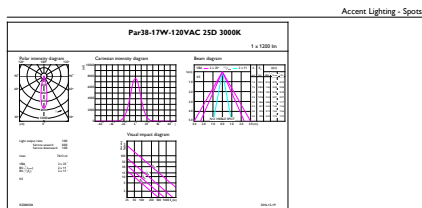

Accent Lighting Spots - 16.5PAR38/PER/930/F25/DIM/120V 6/1FB T20