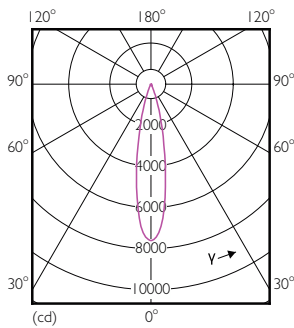

Photometric data

Light Distribution Diagram - 16.5PAR38/PER/930/F25/DIM/120V 6/1FB T20