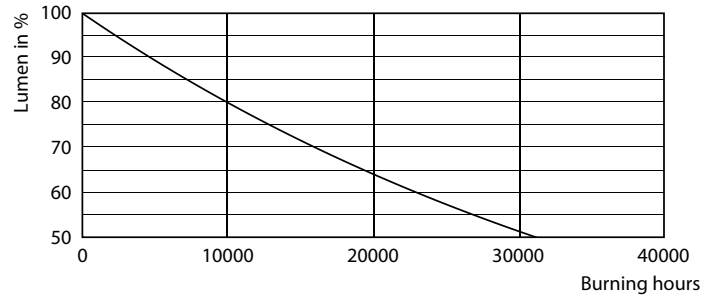

Essential LED

Lifetime

Life Expectancy Diagram - LED Spot 4W E14 2700K 230V R50 RCA

Lumen Maintenance Diagram - LED Spot 4W E14 2700K 230V R50 RCA