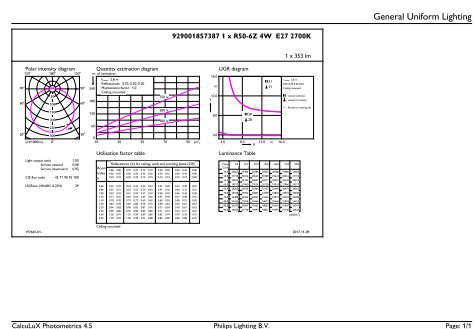

Product data

General Information	
Cap-Base	E14 [E14]
Nominal lifetime	15,000 hour(s)
Switching Cycle	50,000
Lighting Technology	LED
EU RoHS compliant	Yes

Light Technical	
Color Code	827 [CCT of 2700K]
Beam Angle (Nom)	120 degree(s)
Luminous Flux	350 lm
Color Designation	Warm White (WW)
Correlated Color Temperature (Nom)	2700 K
Luminous Efficacy (rated) (Nom)	87.00 lm/W
Color Consistency	<6
Color rendering index (CRI)	80
LLMF At End Of Nominal Lifetime (Nom)	70 %

Numerator - Packs per outer box	12
EAN/UPC - Case	8718696797907

Dimensional drawing

Product	D	C
LED Spot 4W E14 2700K 230V R50 RCA	50 mm	86 mm

Photometric data

Spectral Power Distribution Colour - LED Spot 4W E14 2700K 230V R50 RCA