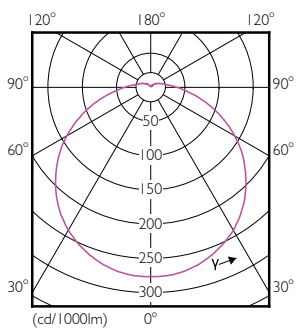

Numerator - Packs per outer box	12
EAN/UPC - Case	8718696797907

Dimensional drawing

Product	D	C
LED Spot 4W E14 2700K 230V R50 RCA	50 mm	86 mm

Photometric data

Spectral Power Distribution Colour - LED Spot 4W E14 2700K 230V R50 RCA

Accent Lighting Spots - LED Spot 4W E14 2700K 230V R50 RCA

Light Distribution Diagram - LED Spot 4W E14 2700K 230V R50 RCA

Essential LED

Lifetime

Life Expectancy Diagram - LED Spot 4W E14 2700K 230V R50 RCA