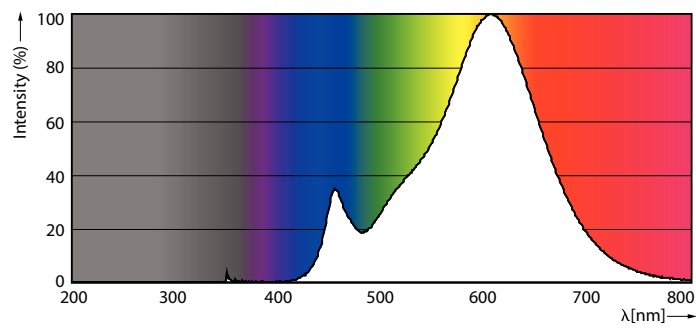

Essential LED

Order code	929001857387
Material Nr. (12NC)	929001857387
Numerator - Quantity Per Pack	1
EAN/UPC - Product/Case	8718696797891

Numerator - Packs per outer box	12
EAN/UPC - Case	8718696797907

Dimensional drawing

Product	D	C
LED Spot 4W E14 2700K 230V R50 RCA	50 mm	86 mm

Photometric data

Spectral Power Distribution Colour - LED Spot 4W E14 2700K 230V R50 RCA