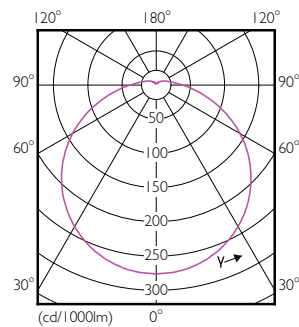

Spectral Power Distribution Colour - LED Spot 4W E14 6500K 230V R50 RCA

Light Distribution Diagram - LED Spot 4W E14 6500K 230V R50 RCA

General Uniform Lighting

Accent Lighting Spots - LED Spot 4W E14 6500K 230V R50 RCA