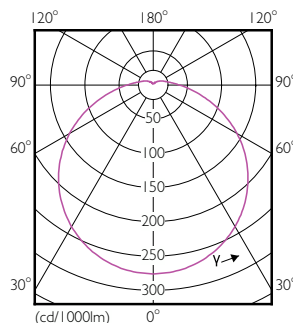

Spectral Power Distribution Colour – LED Spot 7W E27 4000K 230V R63 RCA

Light Distribution Diagram – LED Spot 7W E27 4000K 230V R63 RCA

CalcLux Photometrics 4.5 Philips Lighting B.V. Page: 1/1

Accent Lighting Spots – LED Spot 7W E27 4000K 230V R63 RCA