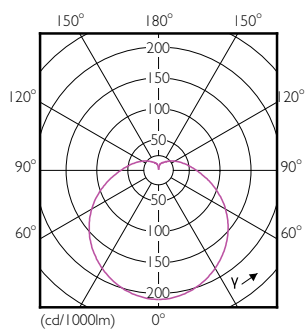

LEDspot ESS 7W E27 R63 865 12D ND RCA