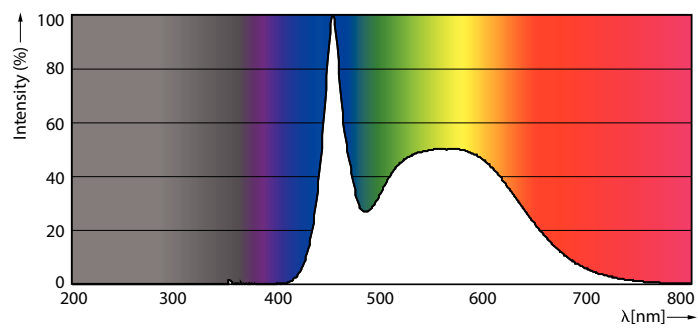

Photometric data

LEDspot ESS 4-7W E14-27 R50-63 865 12D ND RCA