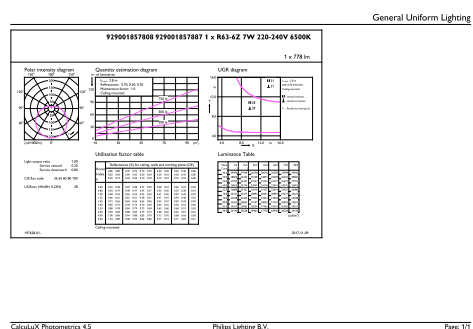

Photometric data

LEDspot ESS 7W E27 R63 865 12D ND RCA