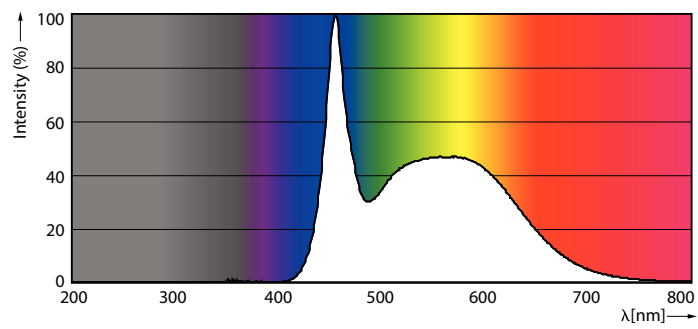

Photometric data

Light Distribution Diagram - ESS LED 9W E27 6500K 230V R80