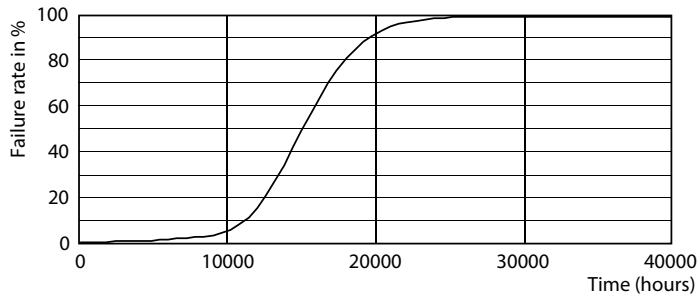

Essential LED

Lifetime

Life Expectancy Diagram - ESS LED 9W E27 6500K 230V R80

Lumen Maintenance Diagram - ESS LED 9W E27 6500K 230V R80