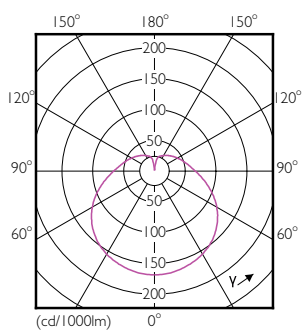

Photometric data

Light Distribution Diagram - ESS LED 9W E27 6500K 230V R80