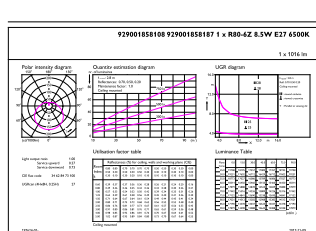

Spectral Power Distribution Colour - ESS LED 9W E27 6500K 230V R80

General Uniform Lighting

Accent Lighting Spots - ESS LED 9W E27 6500K 230V R80