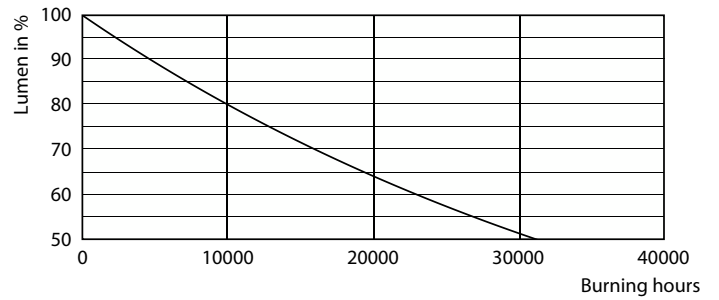

Essential LED

Lifetime

Life Expectancy Diagram - ESS LED 9W E27 6500K 230V R80

Lumen Maintenance Diagram - ESS LED 9W E27 6500K 230V R80