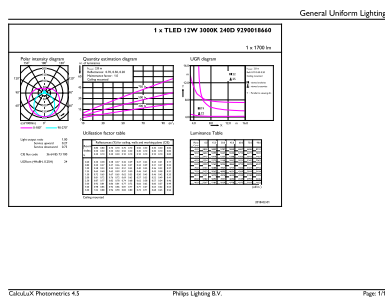

Photometric data

12W G13 830 3000K