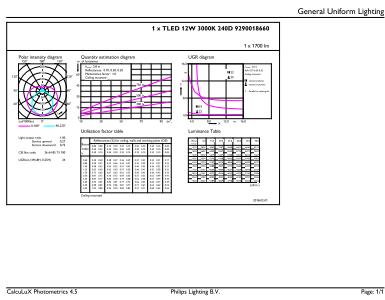

T8

Mechanical and Housing

Product Length 48 in

Approval and Application

Energy Efficiency Label (EEL) Not applicable

Energy Saving Product Yes

Approval Marks UL certificate RoHS compliance DLC compliance

Energy Consumption kWh/1000 h - kWh

Material Nr. (12NC) 929001866004

Net Weight (Piece) 0.215 kg

Model Number 9290018660

Dimensional drawing

A3

Product	D1	D2	A1	A2	A3
12T8/PRO/48-830/IF17/G 10/1 FB	25.7 mm	26.3 mm	1198.1 mm	1205.2 mm	1212.3 mm

TLED 1200mm T8 120-277V 1700lm 3000K G13

Photometric data

12W G13 830 3000K

12W G13

Photometric data

12W G13 830 3000K

Lifetime

12W G13