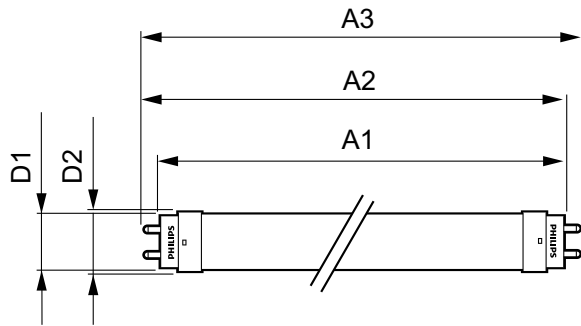

CorePro LEDtube InstantFit T8

Approbation Marks	UL certificate RoHS compliance DLC compliance
Energy Certifications	DLC Standard
DesignLights Consortium Qualified Product List	-

Product Data

Order product name	12T8/PRO/48-830/IF17/G 10/1 FB
EAN/UPC - Product	046677530464

Order code	530469
Numerator - Quantity Per Pack	1
Numerator - Packs per outer box	10
Material Nr. (12NC)	929001866004
Net Weight (Piece)	0.215 kg
Model Number	9290018660

Dimensional drawing

TLED 1200mm T8 120-277V 1700lm 3000K G13