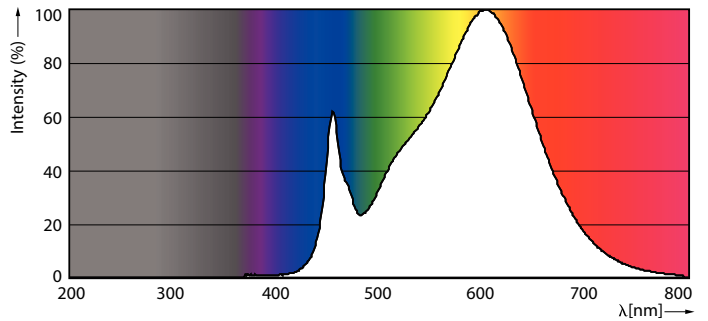

T8

Mechanical and Housing

Product Length 48 in

Approval and Application

Energy Efficiency Label (EEL) Not applicable

Energy Saving Product Yes

Approval Marks UL certificate RoHS compliance DLC compliance

Energy Consumption kWh/1000 h - kWh

Energy Certifications DLC Standard

Product Data

Order product name 12T8/PRO/48-830/IF17/G 10/1 FB

EAN/UPC - Product 046677530464

Order code 530469

Numerator - Quantity Per Pack 1

Numerator - Packs per outer box 10

Material Nr. (12NC) 929001866004

Net Weight (Piece) 0.215 kg

Model Number 9290018660

Dimensional drawing

A3

Product	D1	D2	A1	A2	A3
12T8/PRO/48-830/IF17/G 10/1 FB	25.7 mm	26.3 mm	1198.1 mm	1205.2 mm	1212.3 mm

TLED 1200mm T8 120-277V 1700lm 3000K G13

Photometric data

12W G13 830 3000K

12W G13