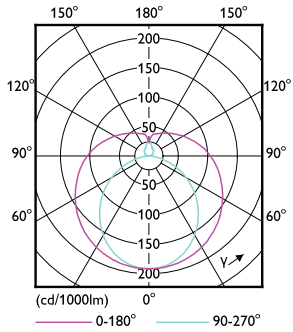

Material Nr. (12NC) 929001866004

Net Weight (Piece) 0.215 kg

Model Number 9290018660

Dimensional drawing

A3

Product	D1	D2	A1	A2	A3
12T8/PRO/48-830/IF17/G 10/1 FB	25.7 mm	26.3 mm	1198.1 mm	1205.2 mm	1212.3 mm

TLED 1200mm T8 120-277V 1700lm 3000K G13

Photometric data

12W G13 830 3000K

12W G13

Photometric data

12W G13 830 3000K

Lifetime

12W G13