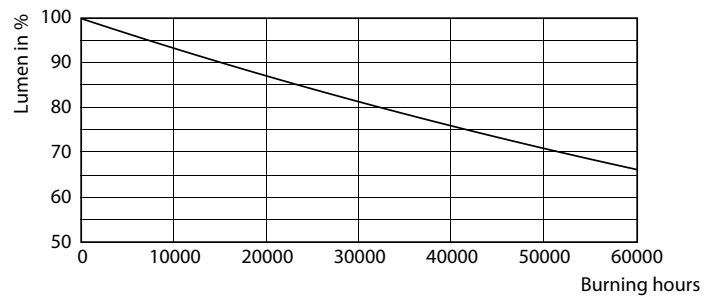

Product data

General Information	
Base	G13 [Medium Bi-Pin Fluorescent]
EU RoHS compliant	Yes
Nominal Lifetime (Nom)	50000 h
Switching Cycle	50000X
Light Technical	
Color Code	830 [CCT of 3000K]
Beam Angle (Nom)	240 °
Initial lumen (Nom)	1700 lm
Color Designation	White (WH)
Correlated Color Temperature (Nom)	3000 K
Luminous Efficacy (rated) (Nom)	141.67 lm/W
Color Consistency	<6
Color Rendering Index (Nom)	82
LLMF At End Of Nominal Lifetime (Nom)	70 %
Operating and Electrical	
Input Frequency	25000-105000 Hz
Power (Rated) (Nom)	12 W

TLED 1200mm T8 120-277V 1700lm 3000K G13

Photometric data

12W G13 830 3000K

12W G13

Photometric data

12W G13 830 3000K

Lifetime

12W G13