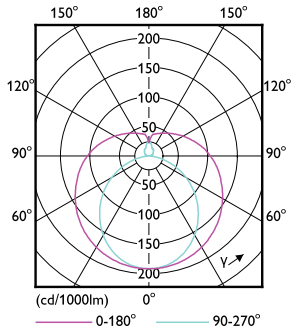

Material Nr. (12NC) 929001866004

Net Weight (Piece) 0.215 kg

Dimensional drawing

A3

Product	D1	D2	A1	A2	A3
12T8/PRO/48-830/IF17/G 10/1 FB	25.7 mm	26.3 mm	1198.1 mm	1205.2 mm	1212.3 mm

TLED 1200mm T8 120-277V 1700lm 3000K G13

Photometric data

12W G13 830 3000K

12W G13

Photometric data

12W G13 830 3000K

Lifetime

12W G13

12W G13