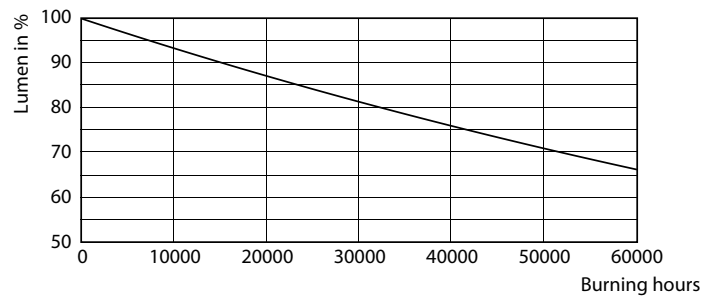

Product data

General Information	
Cap-Base	G13 [Medium Bi-Pin Fluorescent]
EU RoHS compliant	Yes
Nominal Lifetime (Nom)	50000 h
Switching Cycle	50000X
Light Technical	
Color Code	830 [CCT of 3000K]
Beam Angle (Nom)	240 °
Luminous Flux (Nom)	1700 lm
Color Designation	White (WH)
Correlated Color Temperature (Nom)	3000 K
Luminous Efficacy (rated) (Nom)	141.67 lm/W
Color Consistency	<6
Color Rendering Index (Nom)	82
LLMF At End Of Nominal Lifetime (Nom)	70 %
Operating and Electrical	
Input Frequency	25000-105000 Hz
Power (Nom)	12 W

Photometric data

12W G13 830 3000K

12W G13

Photometric data

12W G13 830 3000K

Lifetime

12W G13

12W G13