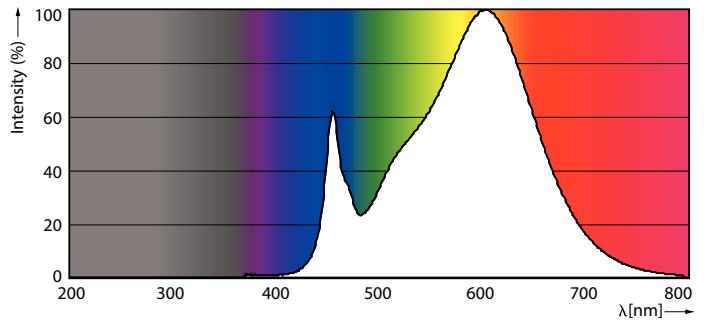

Product data

General Information	
Cap-Base	G13 [Medium Bi-Pin Fluorescent]
EU RoHS compliant	Yes
Nominal Lifetime (Nom)	50000 h
Switching Cycle	50000X
Light Technical	
Color Code	830 [CCT of 3000K]
Beam Angle (Nom)	240 °
Luminous Flux (Nom)	1700 lm
Color Designation	White (WH)
Correlated Color Temperature (Nom)	3000 K
Luminous Efficacy (rated) (Nom)	141.67 lm/W
Color Consistency	<6
Color Rendering Index (Nom)	82
LLMF At End Of Nominal Lifetime (Nom)	70 %
Operating and Electrical	
Input Frequency	25000-105000 Hz
Power (Nom)	12 W

Photometric data

12W G13 830 3000K

12W G13

Photometric data

12W G13 830 3000K

Lifetime

12W G13

12W G13