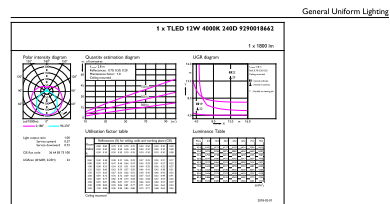

T8

Mechanical and Housing

Product Length	1200 mm
Bulb Shape	Tube, double-ended

Approval and Application

Energy Efficiency Label (EEL)	Not applicable
Energy Saving Product	Yes
Approval Marks	UL certificate RoHS compliance DLC compliance
Energy Consumption kWh/1000 h	- kWh
Energy Certifications	DLC Standard

Dimensional drawing

TLED 1200mm T8 120-277V 1700lm 4000K G13

Product	D1	D2	A1	A2	A3
12T8/PRO/48-840/IF18/G 10/1 FB	25.7 mm	26.3 mm	1198.1 mm	1205.2 mm	1212.3 mm

Photometric data

12W G13

12W G13 840 4000K

Photometric data