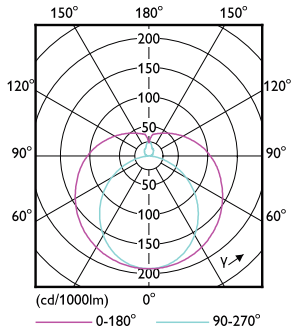

Dimensional drawing

TLED 1200mm T8 120-277V 1700lm 4000K G13

Product	D1	D2	A1	A2	A3
12T8/PRO/48-840/IF18/G 10/1 FB	25.7 mm	26.3 mm	1198.1 mm	1205.2 mm	1212.3 mm

Photometric data

12W G13

12W G13 840 4000K

Photometric data