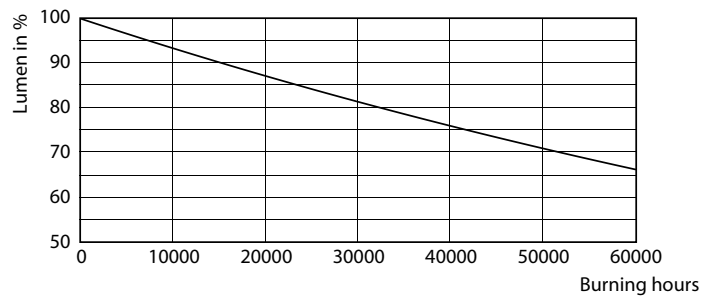

Photometric data

Lifetime

12W G13