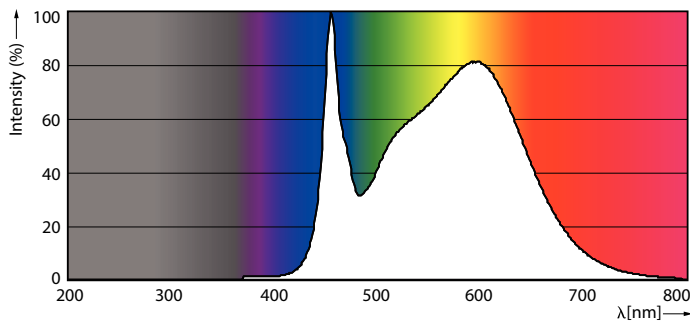

Photometric data

12W G13