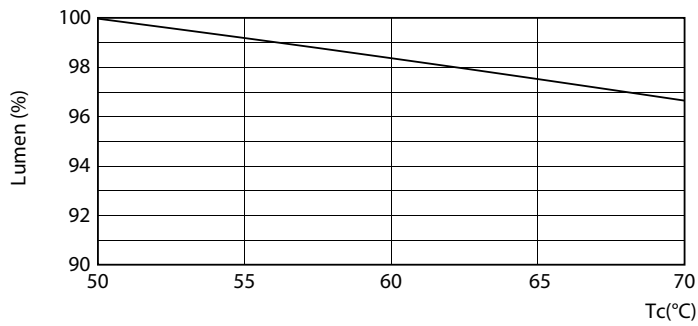

Lifetime

12W G13