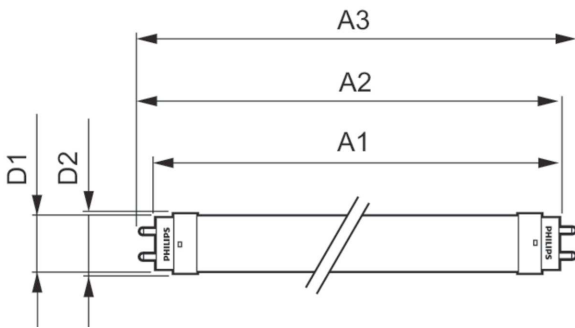

T8

Mechanical and Housing

Product Length	1200 mm
Bulb Shape	Tube, double-ended

Approval and Application

Energy Efficiency Label (EEL)	Not applicable
Energy Saving Product	Yes
Approval Marks	UL certificate RoHS compliance DLC compliance
Energy Consumption kWh/1000 h	- kWh
Energy Certifications	DLC Standard

Product Data

Order product name	12T8/PRO/48-840/IF18/G 10/1 FB
EAN/UPC - Product	046677530488
Order code	929001866204
Numerator - Quantity Per Pack	1
Numerator - Packs per outer box	10
Material Nr. (12NC)	929001866204
Net Weight (Piece)	0.215 kg

Dimensional drawing

TLED 1200mm T8 120-277V 1700lm 4000K G13

Product	D1	D2	A1	A2	A3
12T8/PRO/48-840/IF18/G 10/1 FB	25.7 mm	26.3 mm	1198.1 mm	1205.2 mm	1212.3 mm

Photometric data

12W G13

12W G13 840 4000K

Photometric data