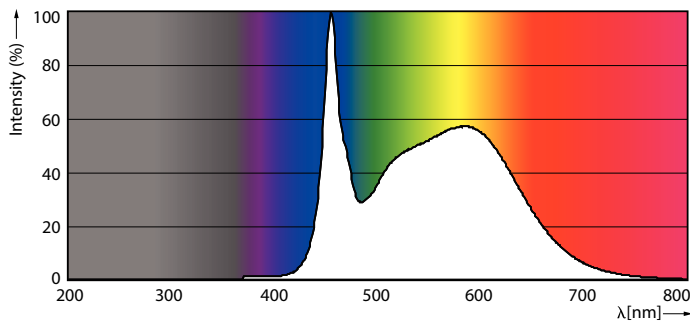

Photometric data

12W G13