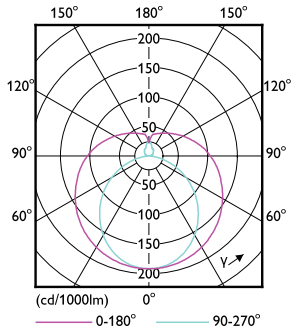

Mechanical and Housing

Product Length	48 in
Bulb Shape	Tube, double-ended

Approval and Application

Energy Saving Product	Yes
Approval Marks	UL certificate RoHS compliance DLC compliance
Energy Consumption kWh/1000 h	- kWh
Energy Certifications	DLC Standard

Dimensional drawing

TLED 1200mm T8 120-277V 1700lm 5000K G13

Product	D1	D2	A1	A2	A3
12T8/PRO/48-850/IF18/G 10/1 FB	25.7 mm	26.3 mm	1198.1 mm	1205.2 mm	1212.3 mm

Photometric data

12W G13

12W G13 850 5000K

Photometric data