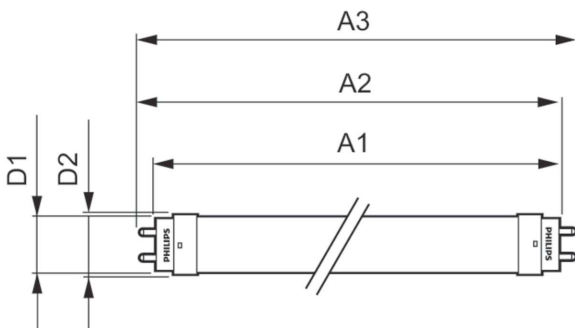

Mechanical and Housing

Product Length	48 in
Bulb Shape	Tube, double-ended

Approval and Application

Energy Saving Product	Yes
Approval Marks	UL certificate RoHS compliance DLC compliance
Energy Consumption kWh/1000 h	- kWh
Energy Certifications	DLC Standard

Product Data

Order product name	12T8/PRO/48-850/IF18/G 10/1 FB
EAN/UPC - Product	046677530495
Order code	530493
Numerator - Quantity Per Pack	1
Numerator - Packs per outer box	10
Material Nr. (12NC)	929001866304
Net Weight (Piece)	0.215 kg
Model Number	9290018663

Dimensional drawing

TLED 1200mm T8 120-277V 1700lm 5000K G13

Product	D1	D2	A1	A2	A3
12T8/PRO/48-850/IF18/G 10/1 FB	25.7 mm	26.3 mm	1198.1 mm	1205.2 mm	1212.3 mm

Photometric data

12W G13

12W G13 850 5000K

Photometric data