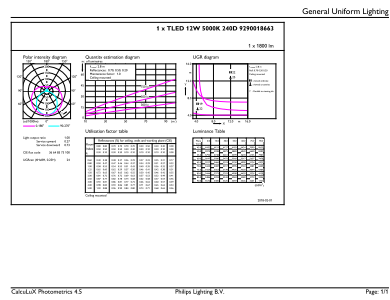

Mechanical and Housing

Product Length	48 in
Bulb Shape	Tube, double-ended

Approval and Application

Energy Saving Product	Yes
Approval Marks	UL certificate RoHS compliance DLC compliance
Energy Consumption kWh/1000 h	- kWh
Energy Certifications	DLC Standard

Dimensional drawing

TLED 1200mm T8 120-277V 1700lm 5000K G13

Product	D1	D2	A1	A2	A3
12T8/PRO/48-850/IF18/G 10/1 FB	25.7 mm	26.3 mm	1198.1 mm	1205.2 mm	1212.3 mm

Photometric data

12W G13

12W G13 850 5000K

Photometric data