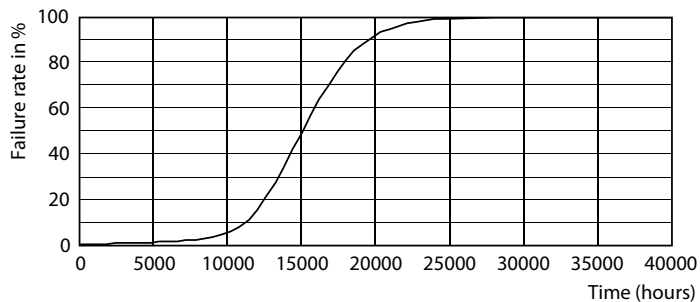

CorePro Plastic LEDbulbs

Livslängd

Lumen Maintenance Diagram - CorePro LEDbulb D 13.5-100W A60 E27 827

Life Expectancy Diagram - CorePro LEDbulb D 13.5-100W A60 E27 827