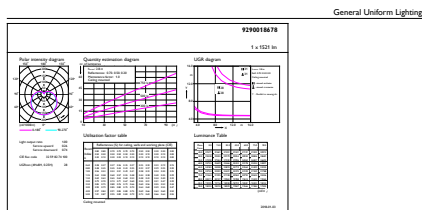

Måttskiss

Product	D	C
CorePro LEDbulb D 13.5-100W A60 E27 827	60 mm	110 mm

Fotometriska data

Light Distribution Diagram - CorePro LEDbulb D 13.5-100W A60 E27 827

Spectral Power Distribution Colour - CorePro LEDbulb D 13.5-100W A60 E27 827