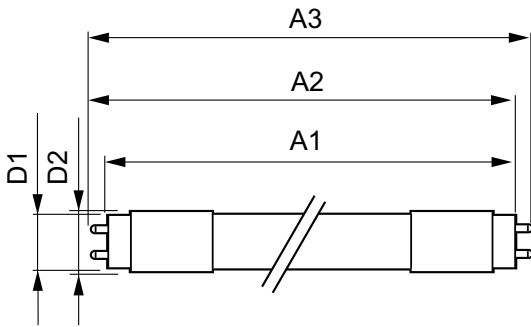

CorePro LED tube Universal T8

Controls and Dimming

Dimmable	No

Mechanical and Housing

Product length	1200 mm

Approval and Application

Energy efficiency label (EEL)	A+
Energy-saving product	Yes
Approval marks	CE marking RoHS compliance KEMA Keur certificate
Energy Consumption kWh/1000 h	18 kWh

Product Data

Full product code	871869680166600
Order product name	CorePro LEDtube UN 1200mm HO 18W830 T8
EAN/UPC – product	8718696801666
Order code	80166600
Numerator – quantity per pack	1
Numerator – packs per outer box	10
Material no. (12NC)	929001869202
Net weight (piece)	0.270 kg

Dimensional drawing

TLED 1200mm UNV16W-36W 2100lm 3000K