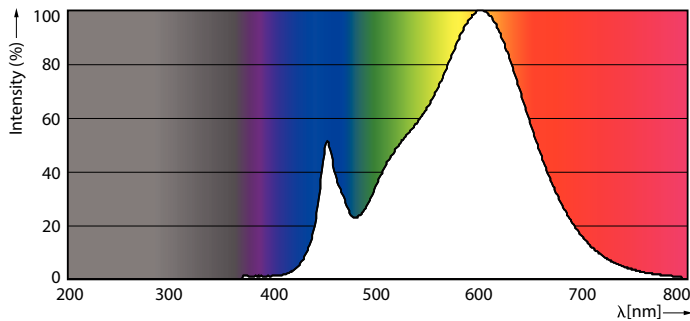

Photometric data

18W G13