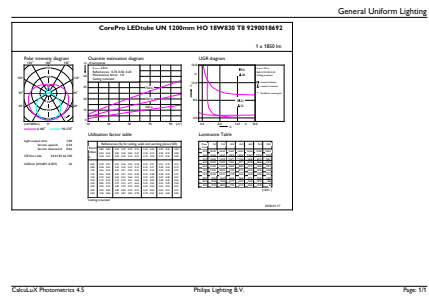

Product data

General Information	
Cap base	G13 [Medium Bi-Pin Fluorescent]
RoHS mark	RoHS mark
Main application	Industrial
Nominal lifetime (nom.)	30000 h
Switching cycle	50000X
B50L70	30000 h

Light Technical	
Colour code	830 [CCT of 3,000 K]
Beam Angle (Nom)	240 °
Luminous flux (nom.)	1850 lm
Luminous flux (rated) (nom.)	1850 lm
Rated beam angle	240 °
Correlated colour temperature (nom.)	3000 K
Colour consistency	<6
Color rendering index (nom.)	80

Controls and Dimming

Dimmable	No
----------	----

Mechanical and Housing

Product length	1200 mm
----------------	---------

Approval and Application

Energy efficiency label (EEL)	A+
Energy-saving product	Yes
Approval marks	CE marking RoHS compliance KEMA Keur certificate
Energy Consumption kWh/1000 h	18 kWh

Product Data

Full product code	871869680166600
Order product name	CorePro LEDtube UN 1200mm HO 18W830 T8
EAN/UPC – product	8718696801666
Order code	80166600
Numerator – quantity per pack	1
Numerator – packs per outer box	10
Material no. (12NC)	929001869202
Net weight (piece)	0.270 kg

Dimensional drawing

TLED 1200mm UNV16W-36W 2100lm 3000K

Product	D1	D2	A1	A2	A3
CorePro LEDtube UN 1200mm HO 18W830 T8	27.9 mm	28 mm	1199.4 mm	1205.3 mm	1213.6 mm

Photometric data

18W G13

18W G13 830 3000K

CorePro LED tube Universal T8