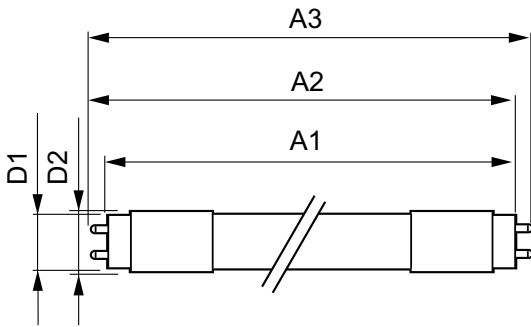

Product data

General Information		LLMF at end of nominal lifetime (nom.) 70 %	
Cap base	G13 [Medium Bi-Pin Fluorescent]		
RoHS mark	RoHS mark		
Main application	Industrial	Operating and Electrical	
Nominal lifetime (nom.)	30000 h	Input frequency	50 to 60 Hz
Switching cycle	50000X	Power (Rated) (Nom)	18 W
B50L70	30000 h	Lamp current (nom.)	100 mA
		Starting time (nom.)	0.5 s
		Warm-up time to 60% light (nom.)	0.5 s
Light Technical		Power factor (nom.)	0.97
Colour code	840 [CCT of 4,000 K]	Voltage (Nom)	220-240 V
Beam Angle (Nom)	240 °		
Luminous flux (nom.)	2000 lm	Temperature	
Luminous flux (rated) (nom.)	2000 lm	T ambient (max.)	45 °C
Rated beam angle	240 °	T ambient (min.)	-20 °C
Correlated colour temperature (nom.)	4000 K	T storage (max.)	65 °C
Colour consistency	<6	T storage (min.)	-40 °C
Color rendering index (nom.)	80	T-Case maximum (nom.)	65 °C

CorePro LED tube Universal T8

Controls and Dimming

Dimmable	No
----------	----

Mechanical and Housing

Product length	1200 mm
----------------	---------

Approval and Application

Energy efficiency label (EEL)	A+
Energy-saving product	Yes
Approval marks	CE marking RoHS compliance KEMA Keur certificate
Energy Consumption kWh/1000 h	18 kWh

Product Data

Full product code	871869680168000
Order product name	CorePro LEDtube UN 1200mm HO 18W840 T8
EAN/UPC – product	8718696801680
Order code	80168000
Numerator – quantity per pack	1
Numerator – packs per outer box	10
Material no. (12NC)	929001869302
Net weight (piece)	0.270 kg

Dimensional drawing

TLED 1200mm UNV16W-36W 2100lm 4000K

Product	D1	D2	A1	A2	A3
CorePro LEDtube UN 1200mm HO 18W840 T8	27.9 mm	28 mm	1199.4 mm	1205.3 mm	1213.6 mm

Photometric data

18W G13 840 4000K

18W G13

CorePro LED tube Universal T8