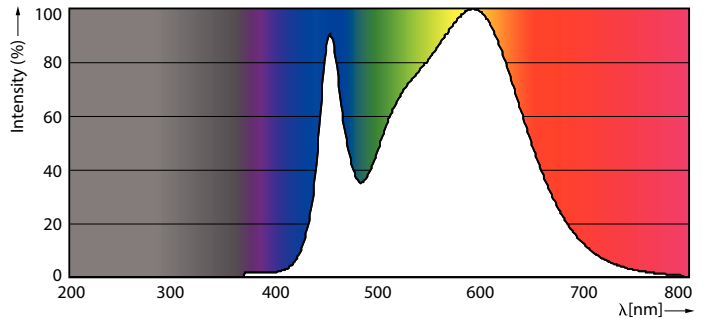

CorePro LED tube Universal T8

Controls and Dimming

Dimmable	No

Mechanical and Housing

Product length	1200 mm

Approval and Application

Energy efficiency label (EEL)	A+
Energy-saving product	Yes
Approval marks	CE marking RoHS compliance KEMA Keur certificate
Energy Consumption kWh/1000 h	18 kWh

Product Data

Full product code	871869680168000
Order product name	CorePro LEDtube UN 1200mm HO 18W840 T8
EAN/UPC – product	8718696801680
Order code	80168000
Numerator – quantity per pack	1
Numerator – packs per outer box	10
Material no. (12NC)	929001869302
Net weight (piece)	0.270 kg

Dimensional drawing

Product	D1	D2	A1	A2	A3
CorePro LEDtube UN 1200mm HO 18W840 T8	27.9 mm	28 mm	1199.4 mm	1205.3 mm	1213.6 mm

Photometric data

18W G13 840 4000K

18W G13