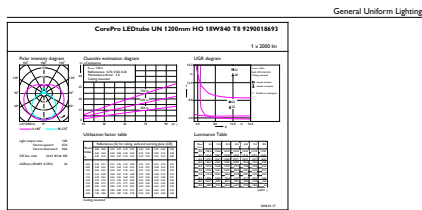

Product data

General Information		LLMF at end of nominal lifetime (nom.) 70 %	
Cap base	G13 [Medium Bi-Pin Fluorescent]		
RoHS mark	RoHS mark		
Main application	Industrial	Operating and Electrical	
Nominal lifetime (nom.)	30000 h	Input frequency	50 to 60 Hz
Switching cycle	50000X	Power (Rated) (Nom)	18 W
B50L70	30000 h	Lamp current (nom.)	100 mA
		Starting time (nom.)	0.5 s
		Warm-up time to 60% light (nom.)	0.5 s
Light Technical		Power factor (nom.)	0.97
Colour code	840 [CCT of 4,000 K]	Voltage (Nom)	220-240 V
Beam Angle (Nom)	240 °		
Luminous flux (nom.)	2000 lm	Temperature	
Luminous flux (rated) (nom.)	2000 lm	T ambient (max.)	45 °C
Rated beam angle	240 °	T ambient (min.)	-20 °C
Correlated colour temperature (nom.)	4000 K	T storage (max.)	65 °C
Colour consistency	<6	T storage (min.)	-40 °C
Color rendering index (nom.)	80	T-Case maximum (nom.)	65 °C

CorePro LED tube Universal T8

Controls and Dimming

Dimmable	No
----------	----

Mechanical and Housing

Product length	1200 mm
----------------	---------

Approval and Application

Energy efficiency label (EEL)	A+
Energy-saving product	Yes
Approval marks	CE marking RoHS compliance KEMA Keur certificate
Energy Consumption kWh/1000 h	18 kWh

Product Data

Full product code	871869680168000
Order product name	CorePro LEDtube UN 1200mm HO 18W840 T8
EAN/UPC – product	8718696801680
Order code	80168000
Numerator – quantity per pack	1
Numerator – packs per outer box	10
Material no. (12NC)	929001869302
Net weight (piece)	0.270 kg

Dimensional drawing

TLED 1200mm UNV16W-36W 2100lm 4000K

Product	D1	D2	A1	A2	A3
CorePro LEDtube UN 1200mm HO 18W840 T8	27.9 mm	28 mm	1199.4 mm	1205.3 mm	1213.6 mm

Photometric data

18W G13 840 4000K

18W G13

CorePro LED tube Universal T8