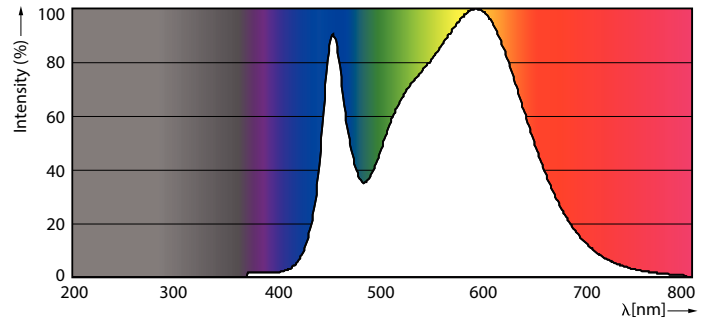

CorePro LED tube Universal T8

T-Case Maximum (Nom)	65 °C
Controls and Dimming	
Dimmable	No
Mechanical and Housing	
Product Length	1200 mm
Approval and Application	
Energy Efficiency Label (EEL)	A+
Energy Saving Product	Yes
Approval Marks	TUV CE marking RoHS compliance KEMA Keur certificate

Energy Consumption kWh/1000 h	18 kWh
Product Data	
Full product code	871869680168000
Order product name	CorePro LEDtube UN 1200mm HO 18W840 T8
EAN/UPC - Product	8718696801680
Order code	929001869302
Numerator - Quantity Per Pack	1
Numerator - Packs per outer box	10
Material Nr. (12NC)	929001869302
Net Weight (Piece)	0.270 kg

Dimensional drawing

Product	D1	D2	A1	A2	A3
CorePro LEDtube UN 1200mm HO 18W840 T8	27.9 mm	28 mm	1199.4 mm	1205.3 mm	1213.6 mm

Photometric data

18W G13