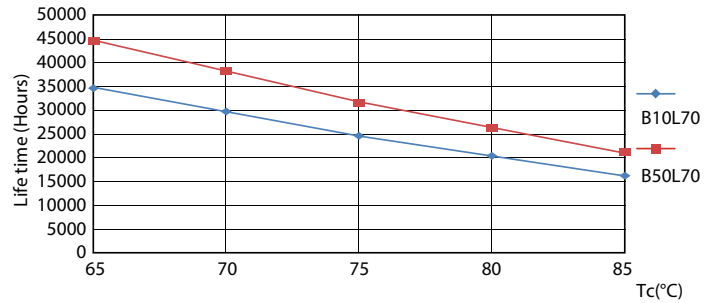

Product data

General Information	
Cap-Base	G13 [Medium Bi-Pin Fluorescent]
RoHS mark	RoHS mark
Main Application	Industrial
Nominal Lifetime (Nom)	30000 h
Switching Cycle	50000X
B50L70	30000 h

Light Technical	
Color Code	840 [CCT of 4000K]
Beam Angle (Nom)	240 °
Luminous Flux (Nom)	2000 lm
Luminous Flux (Rated) (Nom)	2000 lm
Rated Beam Angle	240 °
Correlated Color Temperature (Nom)	4000 K
Color Consistency	<6
Color Rendering Index (Nom)	80

Photometric data

18W G13 830 3000K

Lifetime

18W G13

18W G13

18W G13

18W G13

CorePro LED tube Universal T8