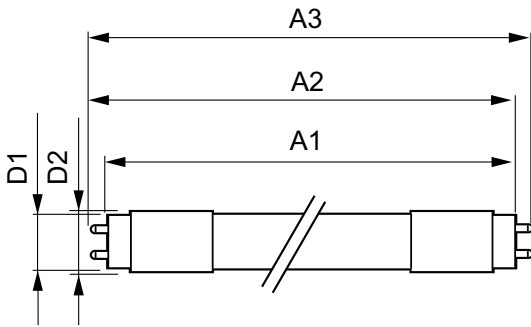

Product data

General Information	
Cap-Base	G13 [Medium Bi-Pin Fluorescent]
RoHS mark	RoHS mark
Main Application	Industrial
Nominal Lifetime (Nom)	30000 h
Switching Cycle	50000X
B50L70	30000 h

Light Technical	
Color Code	840 [CCT of 4000K]
Beam Angle (Nom)	240 °
Luminous Flux (Nom)	2000 lm
Luminous Flux (Rated) (Nom)	2000 lm
Rated Beam Angle	240 °
Correlated Color Temperature (Nom)	4000 K
Color Consistency	<6
Color Rendering Index (Nom)	80

Energy Consumption kWh/1000 h	18 kWh
Product Data	
Full product code	871869680168000
Order product name	CorePro LEDtube UN 1200mm HO 18W840 T8
EAN/UPC - Product	8718696801680
Order code	929001869302
Numerator - Quantity Per Pack	1
Numerator - Packs per outer box	10
Material Nr. (12NC)	929001869302
Net Weight (Piece)	0.270 kg

Dimensional drawing

TLED 1200mm UNV16W-36W 2100lm 4000K

Product	D1	D2	A1	A2	A3
CorePro LEDtube UN 1200mm HO 18W840 T8	27.9 mm	28 mm	1199.4 mm	1205.3 mm	1213.6 mm

Photometric data

18W G13 840 4000K

18W G13

CorePro LED tube Universal T8