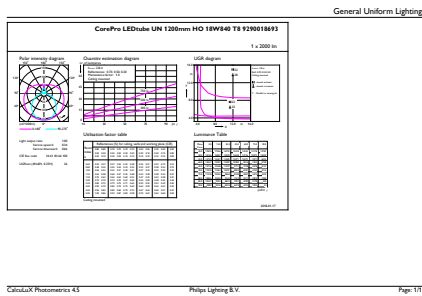

Product data

General Information	
Cap-Base	G13 [Medium Bi-Pin Fluorescent]
RoHS mark	RoHS mark
Main Application	Industrial
Nominal Lifetime (Nom)	30000 h
Switching Cycle	50000X
B50L70	30000 h

Light Technical	
Color Code	840 [CCT of 4000K]
Beam Angle (Nom)	240 °
Luminous Flux (Nom)	2000 lm
Luminous Flux (Rated) (Nom)	2000 lm
Rated Beam Angle	240 °
Correlated Color Temperature (Nom)	4000 K
Color Consistency	<6
Color Rendering Index (Nom)	80

Energy Consumption kWh/1000 h	18 kWh
Product Data	
Full product code	871869680168000
Order product name	CorePro LEDtube UN 1200mm HO 18W840 T8
EAN/UPC - Product	8718696801680
Order code	929001869302
Numerator - Quantity Per Pack	1
Numerator - Packs per outer box	10
Material Nr. (12NC)	929001869302
Net Weight (Piece)	0.270 kg

Dimensional drawing

TLED 1200mm UNV16W-36W 2100lm 4000K

Product	D1	D2	A1	A2	A3
CorePro LEDtube UN 1200mm HO 18W840 T8	27.9 mm	28 mm	1199.4 mm	1205.3 mm	1213.6 mm

Photometric data

18W G13 840 4000K

18W G13

CorePro LED tube Universal T8