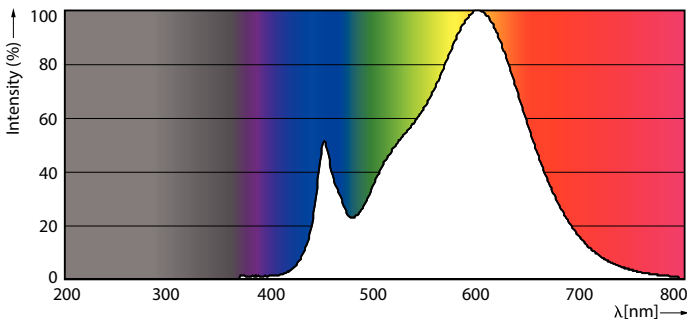

Photometric data

18W G13