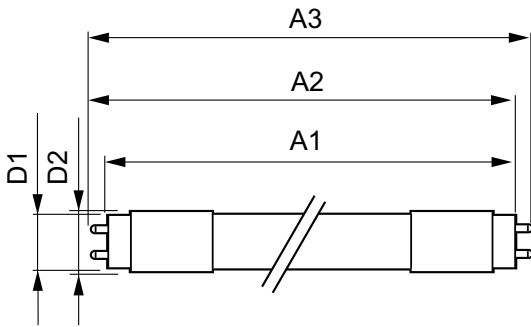

CorePro LED tube Universal T8

Controls and Dimming

Dimmable	No

Mechanical and Housing

Product length	1500 mm

Approval and Application

Energy efficiency label (EEL)	A+
Energy-saving product	Yes
Approval marks	CE marking RoHS compliance KEMA Keur certificate
Energy Consumption kWh/1000 h	23 kWh

Product Data

Full product code	871869680172700
Order product name	CorePro LEDtube UN 1500mm HO 23W830 T8
EAN/UPC – product	8718696801727
Order code	80172700
Numerator – quantity per pack	1
Numerator – packs per outer box	10
Material no. (12NC)	929001869502
Net weight (piece)	0.450 kg

Dimensional drawing

TLED 1500mm UNV24W-54W 3100lm 3000K