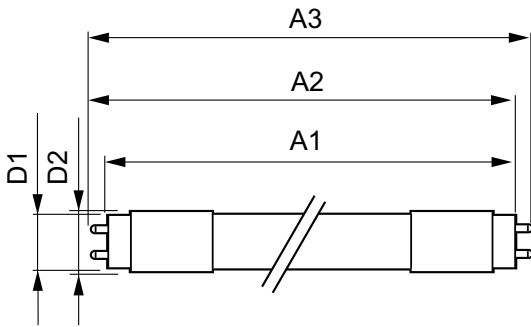

CorePro LED tube Universal T8

Controls and Dimming

Dimmable	No

Mechanical and Housing

Product length	1500 mm

Approval and Application

Energy efficiency label (EEL)	A+
Energy-saving product	Yes
Approval marks	CE marking RoHS compliance KEMA Keur certificate
Energy Consumption kWh/1000 h	23 kWh

Product Data

Full product code	871869680174100
Order product name	CorePro LEDtube UN 1500mm HO 23W840 T8
EAN/UPC – product	8718696801741
Order code	80174100
Numerator – quantity per pack	1
Numerator – packs per outer box	10
Material no. (12NC)	929001869602
Net weight (piece)	0.450 kg

Dimensional drawing

TLED 1500mm UNV24W-54W 3100lm 4000K