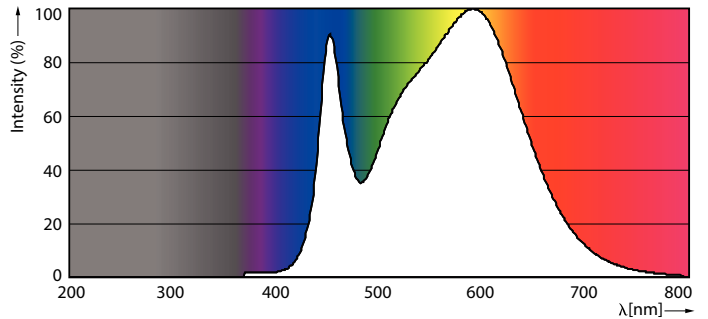

CorePro LED tube Universal T8

Controls and Dimming

Dimmable	No

Mechanical and Housing

Product length	1500 mm

Approval and Application

Energy efficiency label (EEL)	A+
Energy-saving product	Yes
Approval marks	CE marking RoHS compliance KEMA Keur certificate
Energy Consumption kWh/1000 h	23 kWh

Product Data

Full product code	871869680174100
Order product name	CorePro LEDtube UN 1500mm HO 23W840 T8
EAN/UPC – product	8718696801741
Order code	80174100
Numerator – quantity per pack	1
Numerator – packs per outer box	10
Material no. (12NC)	929001869602
Net weight (piece)	0.450 kg

Dimensional drawing

Product	D1	D2	A1	A2	A3
CorePro LEDtube UN 1500mm HO 23W840 T8	27.9 mm	28 mm	1500 mm	1505.9 mm	1514.2 mm

Photometric data

23W G13 840 4000K

18W G13