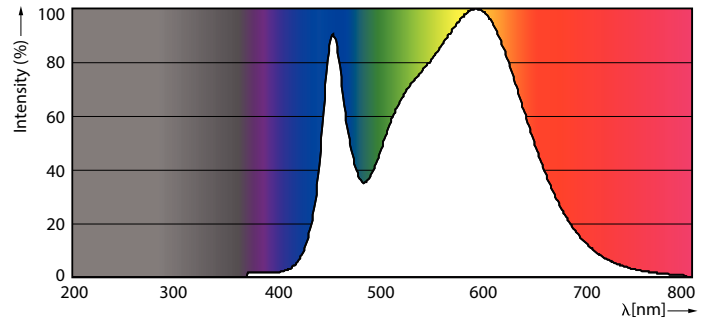

CorePro LED tube Universal T8

T-Case Maximum (Nom)	65 °C
Controls and Dimming	
Dimmable	No
Mechanical and Housing	
Product Length	1500 mm
Approval and Application	
Energy Efficiency Label (EEL)	A+
Energy Saving Product	Yes
Approval Marks	TUV CE marking RoHS compliance KEMA Keur certificate

Energy Consumption kWh/1000 h	23 kWh
Product Data	
Full product code	871869680174100
Order product name	CorePro LEDtube UN 1500mm HO 23W840 T8
EAN/UPC - Product	8718696801741
Order code	929001869602
Numerator - Quantity Per Pack	1
Numerator - Packs per outer box	10
Material Nr. (12NC)	929001869602
Net Weight (Piece)	0.450 kg

Dimensional drawing

Product	D1	D2	A1	A2	A3
CorePro LEDtube UN 1500mm HO 23W840 T8	27.9 mm	28 mm	1500 mm	1505.9 mm	1514.2 mm

Photometric data

18W G13