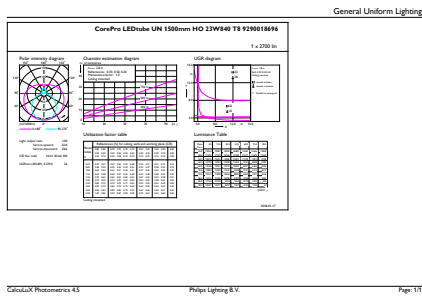

Photometric data

23W G13 840 4000K