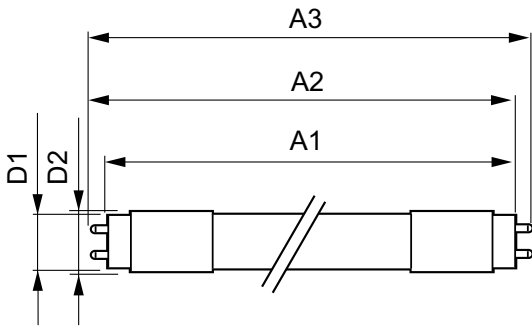

CorePro LED tube Universal T8

T-Case Maximum (Nom)	65 °C
Controls and Dimming	
Dimmable	No
Mechanical and Housing	
Product Length	1500 mm
Approval and Application	
Energy Efficiency Label (EEL)	A+
Energy Saving Product	Yes
Approval Marks	TUV CE marking RoHS compliance KEMA Keur certificate

Energy Consumption kWh/1000 h	23 kWh
Product Data	
Full product code	871869680174100
Order product name	CorePro LEDtube UN 1500mm HO 23W840 T8
EAN/UPC - Product	8718696801741
Order code	929001869602
Numerator - Quantity Per Pack	1
Numerator - Packs per outer box	10
Material Nr. (12NC)	929001869602
Net Weight (Piece)	0.450 kg

Dimensional drawing

TLED 1500mm UNV24W-54W 3100lm 4000K