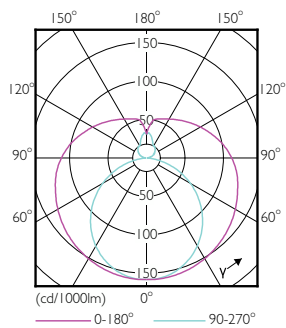

Light Distribution Diagram