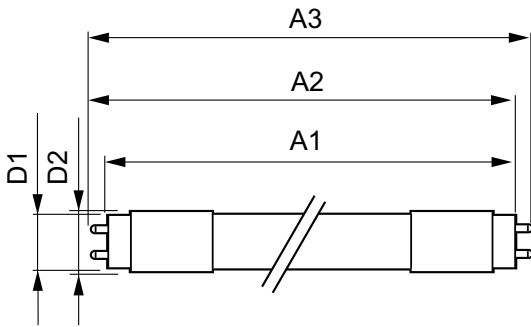

CorePro LED tube Universal T8

Controls and Dimming

Dimmable	No

Mechanical and Housing

Product length	1500 mm

Approval and Application

Energy efficiency label (EEL)	A+
Energy-saving product	Yes
Approval marks	CE marking RoHS compliance KEMA Keur certificate
Energy Consumption kWh/1000 h	23 kWh

Product Data

Full product code	871869680176500
Order product name	CorePro LEDtube UN 1500mm HO 23W865 T8
EAN/UPC – product	8718696801765
Order code	80176500
Numerator – quantity per pack	1
Numerator – packs per outer box	10
Material no. (12NC)	929001869702
Net weight (piece)	0.450 kg

Dimensional drawing

TLED 1500mm UNV24W-54W 3100lm 6500K