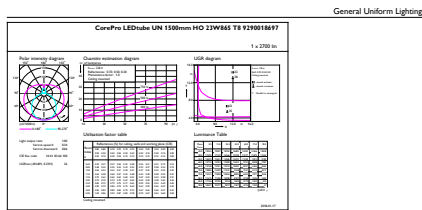

Photometric data

CelaLux Prosimetrics 4.5 Philips Lighting B.V. Page 1/7

23W G13 865 6500K