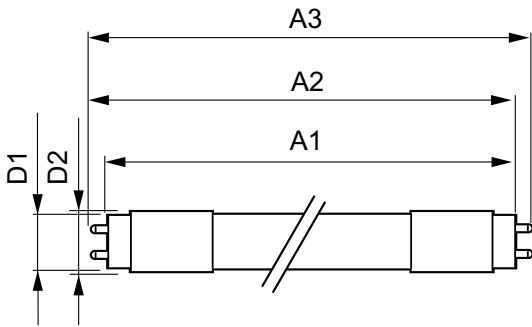

Product data

General Information	
Cap-Base	G13 [Medium Bi-Pin Fluorescent]
RoHS mark	RoHS mark
Main Application	Industrial
Nominal Lifetime (Nom)	30000 h
Switching Cycle	50000X
B50L70	30000 h

Light Technical	
Color Code	865 [CCT of 6500K]
Beam Angle (Nom)	240 °
Luminous Flux (Nom)	2700 lm
Luminous Flux (Rated) (Nom)	2700 lm
Rated Beam Angle	240 °
Correlated Color Temperature (Nom)	6500 K
Color Consistency	<6
Color Rendering Index (Nom)	80

Dimensional drawing

TLED 1500mm UNV24W-54W 3100lm 6500K

Product	D1	D2	A1	A2	A3
CorePro LEDtube UN 1500mm HO 23W865 T8	27.9 mm	28 mm	1500 mm	1505.9 mm	1514.2 mm

Photometric data

Celux Proometrics 4.5 Philips Lighting B.V. Page 1/7