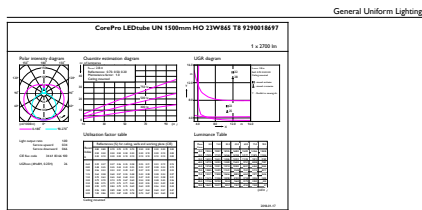

Product data

General Information	
Cap-Base	G13 [Medium Bi-Pin Fluorescent]
RoHS mark	RoHS mark
Main Application	Industrial
Nominal Lifetime (Nom)	30000 h
Switching Cycle	50000X
B50L70	30000 h

Light Technical	
Color Code	865 [CCT of 6500K]
Beam Angle (Nom)	240 °
Luminous Flux (Nom)	2700 lm
Luminous Flux (Rated) (Nom)	2700 lm
Rated Beam Angle	240 °
Correlated Color Temperature (Nom)	6500 K
Color Consistency	<6
Color Rendering Index (Nom)	80

Energy Consumption kWh/1000 h	23 kWh
Product Data	
Full product code	871869680176500
Order product name	CorePro LEDtube UN 1500mm HO 23W865 T8
EAN/UPC - Product	8718696801765
Order code	929001869702
Numerator - Quantity Per Pack	1
Numerator - Packs per outer box	10
Material Nr. (12NC)	929001869702
Net Weight (Piece)	0.450 kg

Dimensional drawing

TLED 1500mm UNV24W-54W 3100lm 6500K

Product	D1	D2	A1	A2	A3
CorePro LEDtube UN 1500mm HO 23W865 T8	27.9 mm	28 mm	1500 mm	1505.9 mm	1514.2 mm

Photometric data

Celux Proometrics 4.5 Philips Lighting B.V. Page 1/7