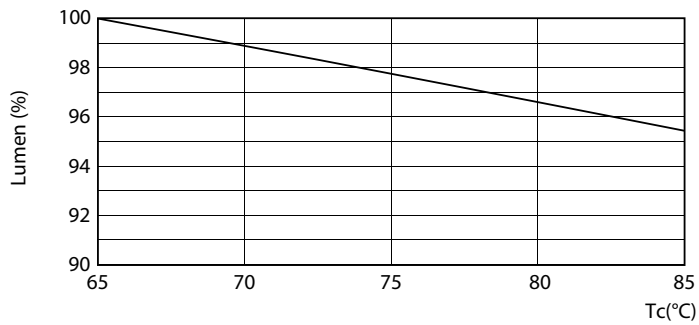

23W G13 865 6500K

18W G13 830 3000K

CorePro LED tube Universal T8

Photometric data

18W G13

Lifetime

18W G13

18W G13