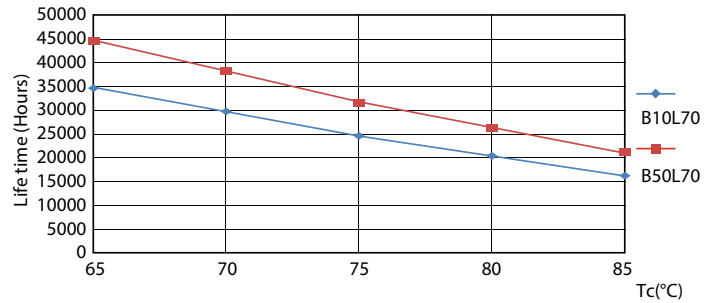

Product data

General Information	
Cap-Base	G13 [Medium Bi-Pin Fluorescent]
RoHS mark	RoHS mark
Main Application	Industrial
Nominal Lifetime (Nom)	30000 h
Switching Cycle	50000X
B50L70	30000 h

Light Technical	
Color Code	865 [CCT of 6500K]
Beam Angle (Nom)	240 °
Luminous Flux (Nom)	2700 lm
Luminous Flux (Rated) (Nom)	2700 lm
Rated Beam Angle	240 °
Correlated Color Temperature (Nom)	6500 K
Color Consistency	<6
Color Rendering Index (Nom)	80

23W G13 865 6500K

18W G13 830 3000K

CorePro LED tube Universal T8

Photometric data

18W G13

Lifetime

18W G13

18W G13