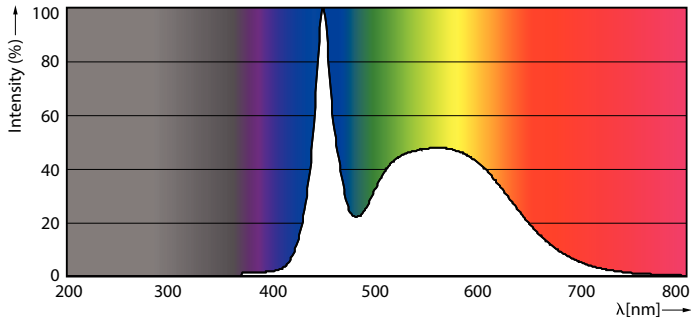

CorePro LED tube Universal T8

Photometric data