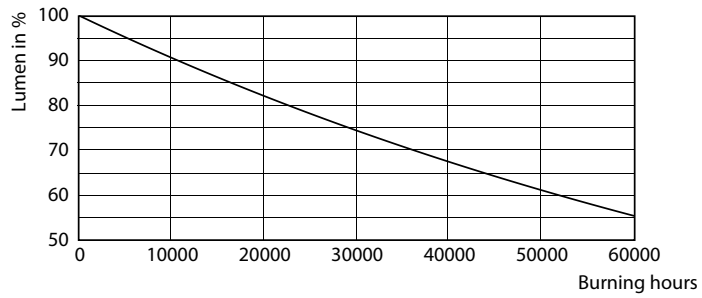

CorePro LED tube Universal T8

Lifetime

18W G13