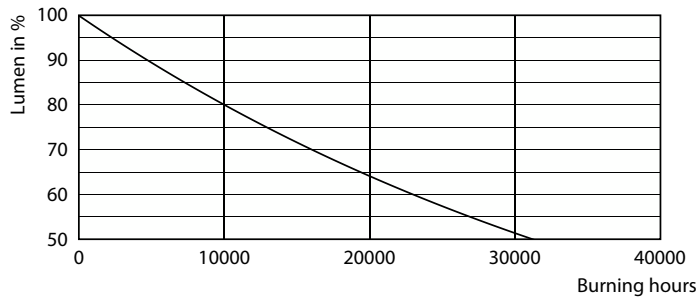

MASTER Value Decorative LED bulbs

Lifetime

Lumen Maintenance Diagram - LED classic-giant 40W E27 G200 GOLD DIM

Life Expectancy Diagram - LED classic-giant 40W E27 G200 GOLD DIM