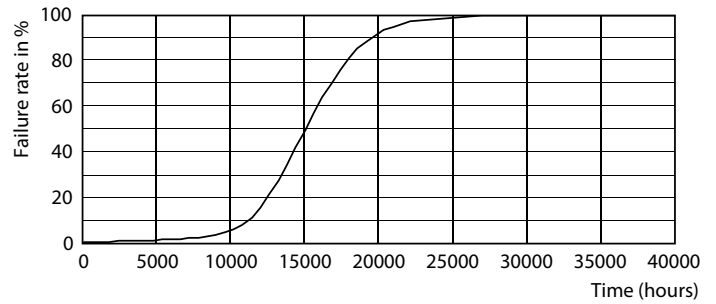

MASTER Value Decorative LED bulbs

Lifetime

Lumen Maintenance Diagram - LED classic-giant 40W E27 G200 GOLD DIM

Life Expectancy Diagram - LED classic-giant 40W E27 G200 GOLD DIM