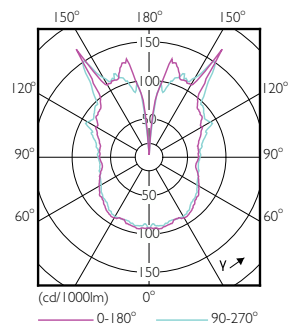

# MASTER Value Decorative LED bulbs

Bulb shape	G200 [G 200 mm]
<b>Approval and Application</b>	
Energy consumption kWh/1,000 hours	7 kWh
EyeComfort	Yes
<b>Product Data</b>	
Order product name	LED classic-giant 40W E27 G200 GOLD DIM
Full product name	LED classic-giant 40W E27 G200 GOLD DIM

## Dimensional drawing

Product	D	C
LED classic-giant 40W E27 G200 GOLD DIM	200 mm	286 mm

## Photometric data

Spectral Power Distribution Colour - LED classic-giant 40W E27 G200 GOLD DIM

Light Distribution Diagram - LED classic-giant 40W E27 G200 GOLD DIM

General uniform lighting - LED classic-giant 40W E27 G200 GOLD DIM