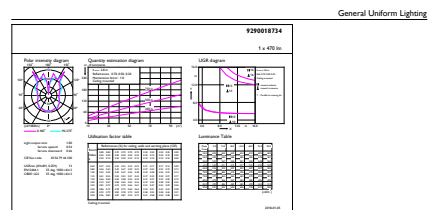

General uniform lighting - LED classic-giant 40W E27 G200 GOLD DIM