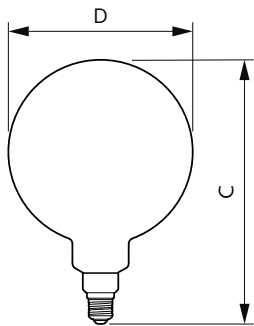

## Dimensional drawing

Product	D	C
LED classic-giant 40W E27 G200 GOLD DIM	200 mm	286 mm