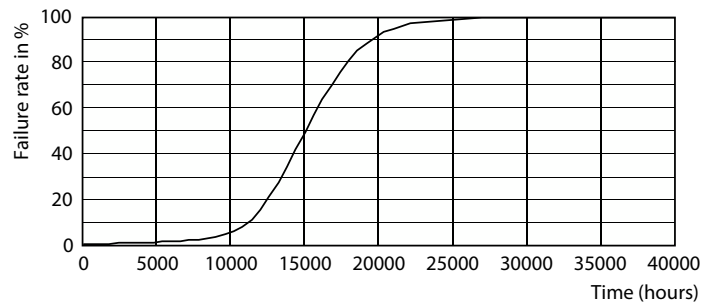

Life Expectancy Diagram - LED classic-giant 40W E27 A160 GOLD DIM