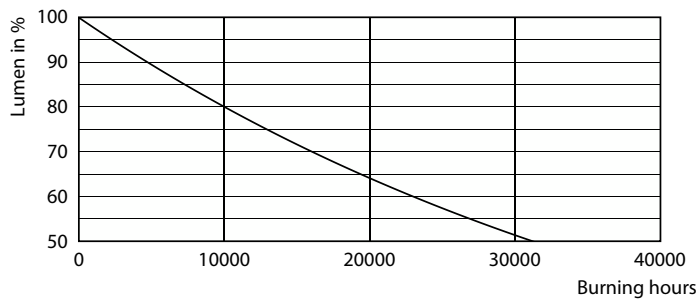

Lifetime

Lumen Maintenance Diagram - LED classic-giant 40W E27 A160 GOLD DIM