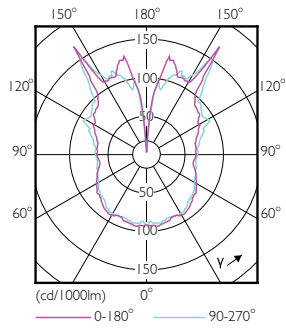

## Dimensional drawing

Product	D	C
LED classic-giant 40W E27 A160 GOLD DIM	160 mm	293 mm

## Photometric data

General uniform lighting - LED classic-giant 40W E27 A160 GOLD DIM

Spectral Power Distribution Colour - LED classic-giant 40W E27 A160 GOLD DIM

## Photometric data

Light Distribution Diagram - LED classic-giant 40W E27 A160 GOLD DIM