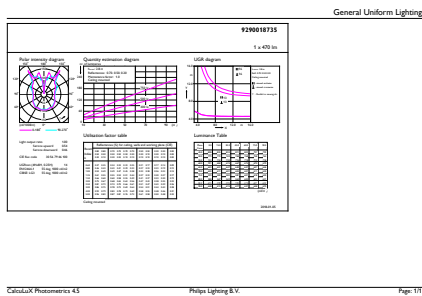

Photometric data

General uniform lighting - LED classic-giant 40W E27 A160 GOLD DIM