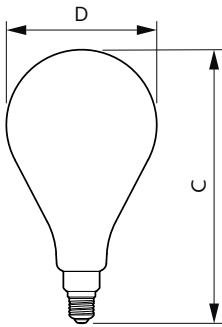

## Dimensional drawing

Product	D	C
LED classic-giant 40W E27 A160 GOLD DIM	160 mm	293 mm