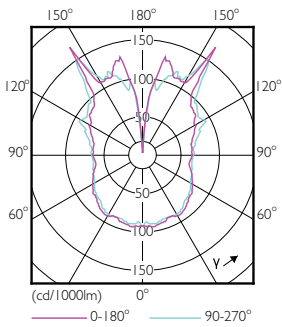

Product data

General Information	
Cap base	E27 [E27]
Nominal lifetime	15,000 h
Switching Cycle	20,000
Rated Lifetime (Hours)	15,000 h
Lighting Technology	LED
EU RoHS compliant	Yes
Light Technical	
Colour Code	820 [CCT of 2000K]
Colour Code	820 [CCT of 2000K]
Luminous Flux	470 lm
Colour designation	Flame
Correlated Colour Temperature	2000 K
Luminous efficacy (rated) (nom.)	72.00 lm/W
Colour consistency	<6
Colour rendering index (CRI)	80
LLMF at end of nominal lifetime (nom.)	70 %

MASTER Value Decorative LED bulbs

Bulb shape	T65 [T 65 mm]
Approval and Application	
Energy consumption kWh/1,000 hours	7 kWh
EyeComfort	Yes
Product Data	
Order product name	LED classic-giant 40W E27 T65 GOLD DIM
Full product name	LED classic-giant 40W E27 T65 GOLD DIM

Dimensional drawing

Product	D	C
LED classic-giant 40W E27 T65 GOLD DIM	65 mm	273 mm

Photometric data

Light Distribution Diagram - LED classic-giant 40W E27 T65 GOLD DIM

Spectral Power Distribution Colour - LED classic-giant 40W E27 T65 GOLD DIM