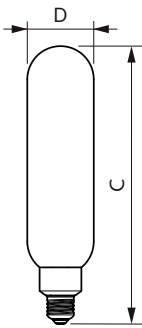

Product data

General Information	
Cap base	E27 [E27]
Nominal lifetime	15,000 h
Switching Cycle	20,000
Rated Lifetime (Hours)	15,000 h
Lighting Technology	LED
EU RoHS compliant	Yes
Light Technical	
Colour Code	820 [CCT of 2000K]
Colour Code	820 [CCT of 2000K]
Luminous Flux	470 lm
Colour designation	Flame
Correlated Colour Temperature	2000 K
Luminous efficacy (rated) (nom.)	72.00 lm/W
Colour consistency	<6
Colour rendering index (CRI)	80
LLMF at end of nominal lifetime (nom.)	70 %

MASTER Value Decorative LED bulbs

Bulb shape	T65 [T 65 mm]
Approval and Application	
Energy consumption kWh/1,000 hours	7 kWh
EyeComfort	Yes
Product Data	
Order product name	LED classic-giant 40W E27 T65 GOLD DIM
Full product name	LED classic-giant 40W E27 T65 GOLD DIM

Dimensional drawing

Product	D	C
LED classic-giant 40W E27 T65 GOLD DIM	65 mm	273 mm

Photometric data

Light Distribution Diagram - LED classic-giant 40W E27 T65 GOLD DIM

Spectral Power Distribution Colour - LED classic-giant 40W E27 T65 GOLD DIM