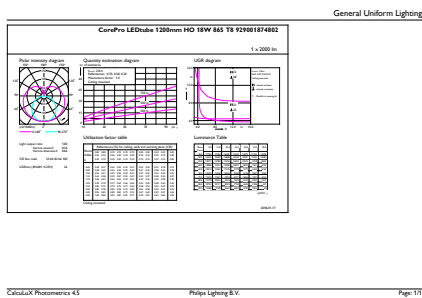

- NOTES: The overall energy efficiency and light distribution of any installation that uses these lamps are determined by the design of the installation.

Dimensional drawing

TLED 1200mm 18W-36W 2000lm 240D 6500K

Product	D1	D2	A1	A2	A3
CorePro LEDtube 1200mm HO 18W 865 T8	25.7 mm	28 mm	1198 mm	1205 mm	1212 mm

Photometric data

18W G13 865 6500K

18W G13 865 6500K

CorePro LEDtube EM/Mains T8

Photometric data

18W G13

Lifetime