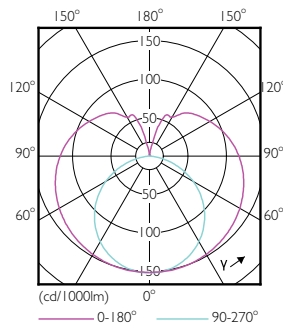

- NOTES: The overall energy efficiency and light distribution of any installation that uses these lamps are determined by the design of the installation.

Dimensional drawing

TLED 1200mm 18W-36W 2000lm 240D 6500K

Product	D1	D2	A1	A2	A3
CorePro LEDtube 1200mm HO 18W 865 T8	25.7 mm	28 mm	1198 mm	1205 mm	1212 mm

Photometric data

18W G13 865 6500K

18W G13 865 6500K

CorePro LEDtube EM/Mains T8

Photometric data

18W G13

Lifetime