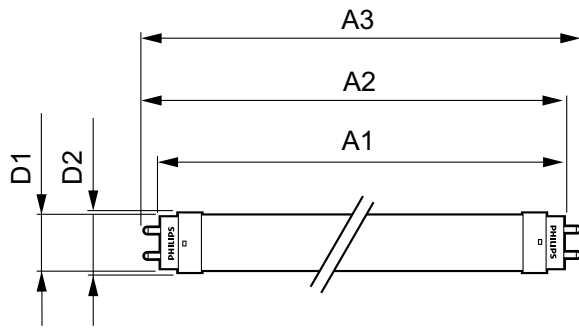

- NOTES: The overall energy efficiency and light distribution of any installation that uses these lamps are determined by the design of the installation.

Dimensional drawing

TLED 1200mm 18W-36W 2000lm 240D 6500K