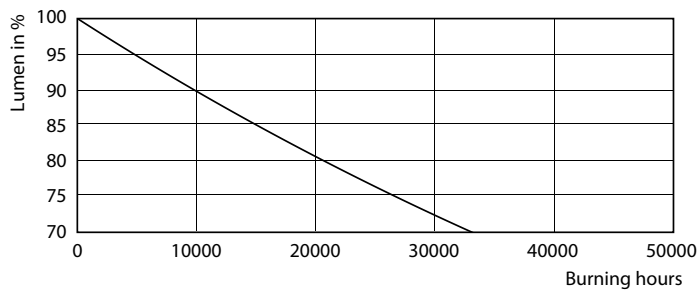

- NOTES: The overall energy efficiency and light distribution of any installation that uses these lamps are determined by the design of the installation.

Dimensional drawing

TLED 1200mm 18W-36W 2000lm 240D 6500K

Product	D1	D2	A1	A2	A3
CorePro LEDtube 1200mm HO 18W 865 T8	25.7 mm	28 mm	1198 mm	1205 mm	1212 mm

Photometric data

18W G13 865 6500K

18W G13 865 6500K

CorePro LEDtube EM/Mains T8

Photometric data

18W G13

Lifetime