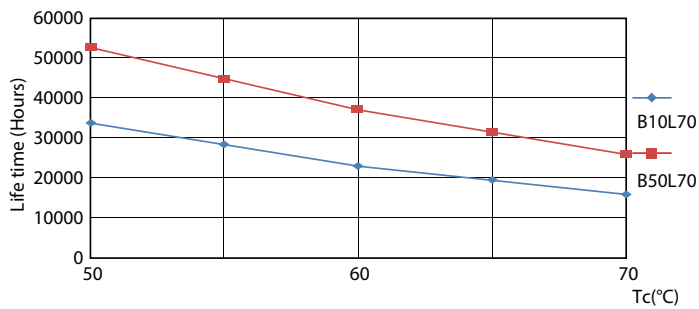

Life Expectancy Diagram - CorePro LEDtube 1200mm HO 18W 840 T8