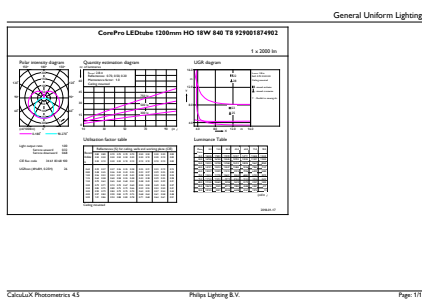

Product data

General Information		Starting time (nom.)		0.5 s
Cap base	G13 [Medium Bi-Pin Fluorescent]	Warm-up time to 60% light (nom.)	0.5 s	
Main application	Industrial	Power factor (nom.)	0.9	
Nominal lifetime (nom.)	30000 h	Voltage (Nom)	220-240 V	
Switching cycle	200000X	Temperature		
B50L70	30000 h	T ambient (max.)	45 °C	
Light Technical		T ambient (min.)	-20 °C	
Colour code	841 [CCT of 4100K (841)]	T storage (max.)	65 °C	
Luminous flux (nom.)	2000 lm	T storage (min.)	-40 °C	
Luminous flux (rated) (nom.)	2000 lm	T-Case maximum (nom.)	50 °C	
Correlated colour temperature (nom.)	4000 K	Controls and Dimming		
Colour consistency	<6	Dimmable	No	
Color rendering index (nom.)	80	Mechanical and Housing		
LLMF at end of nominal lifetime (nom.)	70 %	Product length	1200 mm	
Operating and Electrical		Approval and Application		
Input frequency	50 to 60 Hz	Energy efficiency label (EEL)	A+	
Power (Rated) (Nom)	18 W			
Lamp current (nom.)	90 mA			

EAN/UPC – product	8718696806135
Order code	80613500
Numerator – quantity per pack	1
Numerator – packs per outer box	10
Material no. (12NC)	929001874902
Net weight (piece)	0.215 kg

Warnings and Safety

• -

Dimensional drawing

TLED 1200mm 18W-36W 2000lm 240D 4000K

Product	D1	D2	A1	A2	A3
CorePro LEDtube 1200mm HO 18W 840 T8	25.7 mm	28 mm	1198 mm	1205 mm	1212 mm

Photometric data

18W G13 840 4000K

18W G13 840 4000K