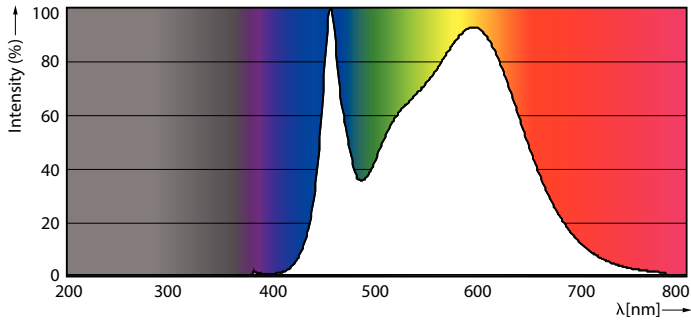

CorePro LEDtube EM/Mains

Photometric data