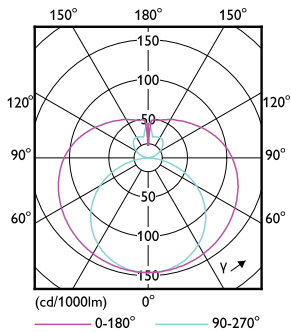

Photometric data

Light Distribution Diagram - CorePro LEDtube 1200mm HO 18W 840 T8

General uniform lighting - CorePro LEDtube 1200mm HO 18W 840 T8