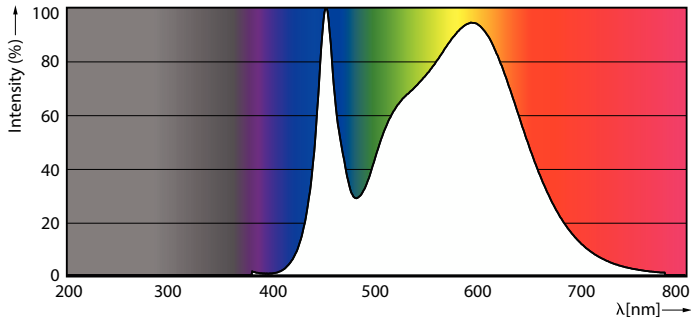

CorePro LEDtube EM/Mains T8

Photometric data

Spectral Power Distribution Colour - CorePro LEDtube 1200mm HO 18W 840 T8