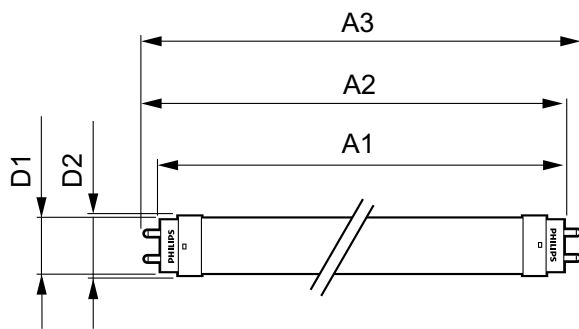

Product data

General Information		Starting time (nom.)		0.5 s
Cap base	G13 [Medium Bi-Pin Fluorescent]	Warm-up time to 60% light (nom.)	0.5 s	
Main application	Industrial	Power factor (nom.)	0.9	
Nominal lifetime (nom.)	30000 h	Voltage (Nom)	220-240 V	
Switching cycle	200000X	Temperature		
B50L70	30000 h	T ambient (max.)	45 °C	
Light Technical		T ambient (min.)	-20 °C	
Colour code	841 [CCT of 4100K (841)]	T storage (max.)	65 °C	
Luminous flux (nom.)	2000 lm	T storage (min.)	-40 °C	
Luminous flux (rated) (nom.)	2000 lm	T-Case maximum (nom.)	50 °C	
Correlated colour temperature (nom.)	4000 K	Controls and Dimming		
Colour consistency	<6	Dimmable	No	
Color rendering index (nom.)	80	Mechanical and Housing		
LLMF at end of nominal lifetime (nom.)	70 %	Product length	1200 mm	
Operating and Electrical		Approval and Application		
Input frequency	50 to 60 Hz	Energy efficiency label (EEL)	A+	
Power (Rated) (Nom)	18 W			
Lamp current (nom.)	90 mA			

CorePro LEDtube EM/Mains

Energy-saving product	Yes
Approval marks	CE marking RoHS compliance KEMA Keur certificate
Energy Consumption kWh/1000 h	18 kWh
Product Data	
Full product code	871869680613500
Order product name	CorePro LEDtube 1200mm HO 18W 840 T8

EAN/UPC – product	8718696806135
Order code	80613500
Numerator – quantity per pack	1
Numerator – packs per outer box	10
Material no. (12NC)	929001874902
Net weight (piece)	0.215 kg

Warnings and Safety

• -

Dimensional drawing

TLED 1200mm 18W-36W 2000lm 240D 4000K

Product	D1	D2	A1	A2	A3
CorePro LEDtube 1200mm HO 18W 840 T8	25.7 mm	28 mm	1198 mm	1205 mm	1212 mm

Photometric data

18W G13 840 4000K

18W G13 840 4000K