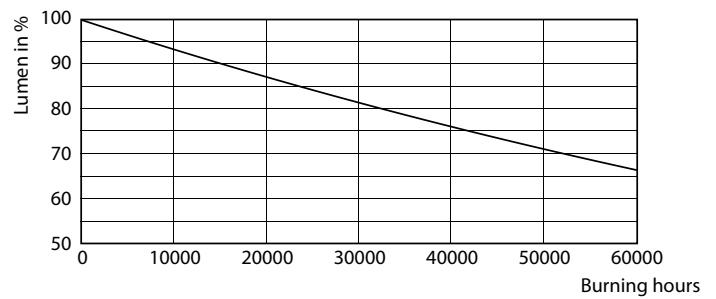

## Lifetime

Life Expectancy Diagram - CorePro LEDtube 1200mm HO 18W 840 T8

Life Expectancy Diagram - CorePro LEDtube 1200mm HO 18W 840 T8

Life Expectancy Diagram - CorePro LEDtube 1200mm HO 18W 840 T8

Lumen Maintenance Diagram - CorePro LEDtube 1200mm HO 18W 840 T8