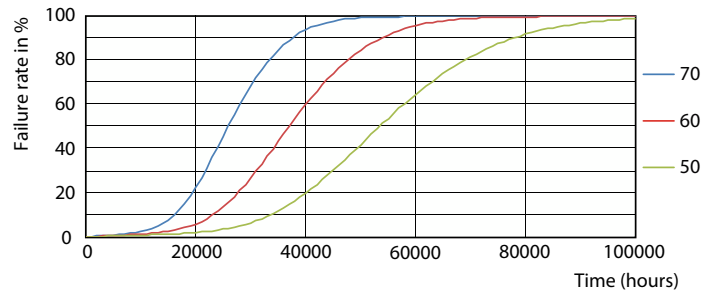

CorePro LEDtube EM/Mains T8

Photometric data

Lifetime

Lumen Maintenance Diagram - CorePro LEDtube 1200mm HO 18W 840 T8