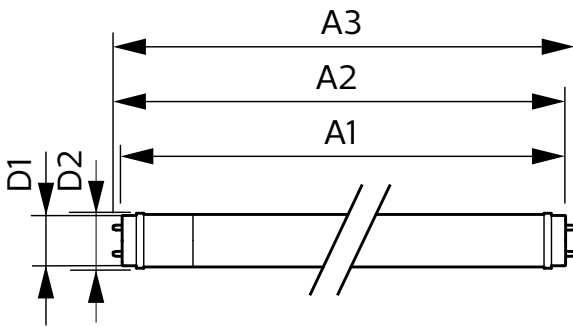

CorePro LEDtube EM/Mains T8

T-Case Maximum (Nom)	50 °C
Controls and Dimming	
Dimmable	No
Mechanical and Housing	
Bulb Finish	Frosted
Bulb Material	Glass
Product Length	1,200 mm
Bulb Shape	Tube, double-ended
Approval and Application	
Energy Efficiency Class	E
Energy Saving Product	Yes
Approval Marks	RoHS compliance CE marking KEMA Keur certificate
Energy Consumption kWh/1000 h	18 kWh

EPREL Registration Number	1384712
Product Data	
Full product code	871869680613500
Order product name	CorePro LEDtube 1200mm HO 18W 840 T8
Order code	80613500
Numerator - Quantity Per Pack	1
Numerator - Packs per outer box	10
Material Nr. (12NC)	929001874902
Full product name	CorePro LEDtube 1200mm HO 18W 840 T8
EAN/UPC - Case	8718696806142
EAN/UPC - Product/Case	8718696806135

Dimensional drawing

Product	D1	D2	A1	A2	A3
CorePro LEDtube 1200mm HO 18W 840 T8	25.7 mm	28 mm	1,198 mm	1,205 mm	1,212 mm