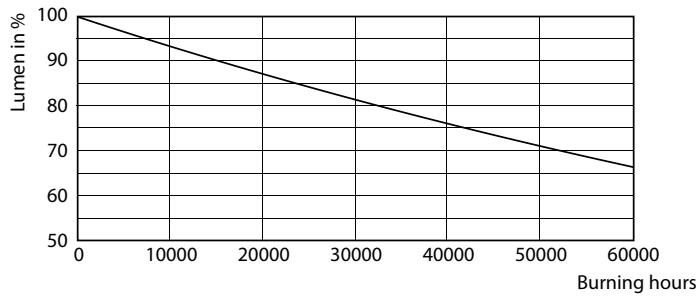

Lumen Maintenance Diagram - CorePro LEDtube 1500mm HO 24W 865 T8

Life Expectancy Diagram - CorePro LEDtube 1500mm HO 24W 865 T8