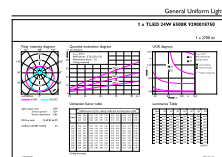

Photometric data

Light Distribution Diagram - CorePro LEDtube 1500mm HO 24W 865 T8

General uniform lighting - CorePro LEDtube 1500mm HO 24W 865 T8