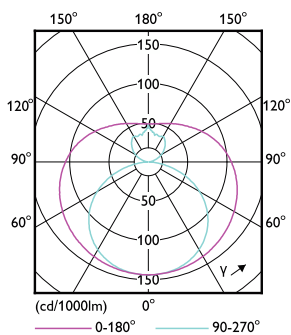

Photometric data

Light Distribution Diagram - CorePro LEDtube 1500mm HO 24W 865 T8

General uniform lighting - CorePro LEDtube 1500mm HO 24W 865 T8