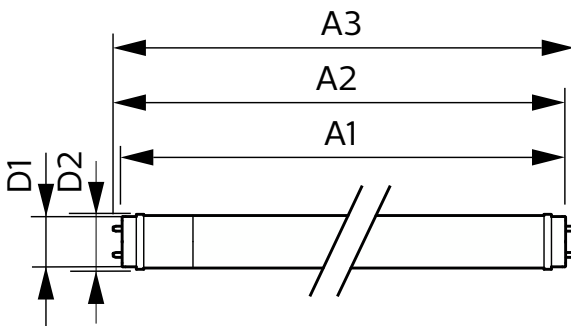

### Product data

General Information		LLMF At End Of Nominal Lifetime (Nom)	
Cap-Base	G13 [Medium Bi-Pin Fluorescent]		70 %
Nominal lifetime	50,000 hour(s)	Flickering value (PstLM) - Flickering value as per EN 61000-3-3	1
Switching Cycle	200,000	Stroboscopic effect visibility measure (SVM)	0.9
Lighting Technology	LED	Photobiological safety according to EN 62471	RG0
Flux measurement reference	Sphere	<b>Operating and Electrical</b>	
CE mark	Yes	Line Frequency	50 to 60 Hz
EU RoHS compliant	Yes	Input Frequency	50 to 60 Hz
<b>Light Technical</b>		Power Consumption	24 W
Color Code	865 [CCT of 6500K]	Lamp Current (Nom)	120 mA
Beam Angle (Nom)	240 degree(s)	Starting Time (Nom)	0.5 s
Luminous Flux	2,700 lm	Warm-up time to 60% light	0.5 s
Color Designation	Cool Daylight	Power Factor (Fraction)	0.9
Correlated Color Temperature (Nom)	6500 K	Voltage (Nom)	220-240 V
Luminous Efficacy (rated) (Nom)	112 lm/W	LED alternative to fluorescent lamp power	58 W
Color Consistency	<6	Ballast Compatibility	EM/Mains
Color rendering index (CRI)	80		

## Dimensional drawing

Product	D1	D2	A1	A2	A3
CorePro LEDtube 1500mm HO 24W 865 T8	25.7 mm	28 mm	1,500 mm	1,507.1 mm	1,514.2 mm