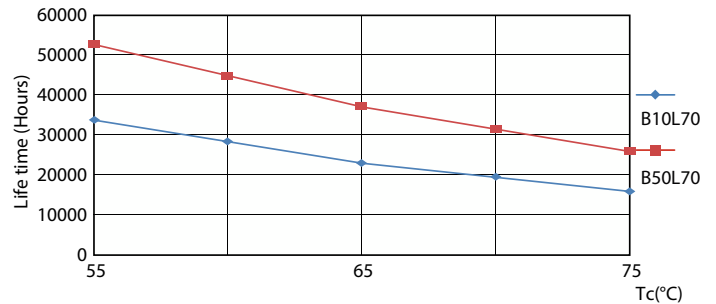

Life Expectancy Diagram - CorePro LEDtube 1500mm HO 24W 865 T8

Lumen Maintenance Diagram - CorePro LEDtube 1500mm HO 24W 865 T8

Life Expectancy Diagram - CorePro LEDtube 1500mm HO 24W 865 T8