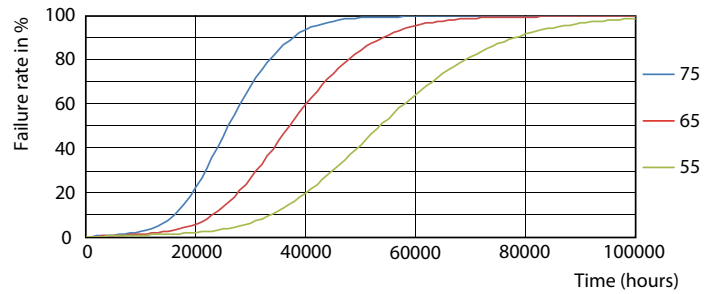

Lifetime

Life Expectancy Diagram - CorePro LEDtube 1500mm HO 24W 865 T8