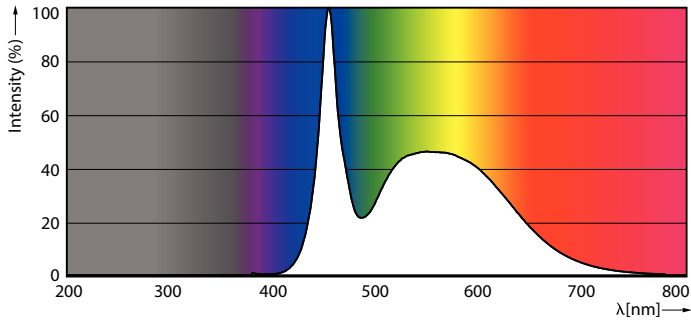

CorePro LEDtube EM/Mains T8

Photometric data

Spectral Power Distribution Colour - CorePro LEDtube 1500mm HO 24W 865 T8