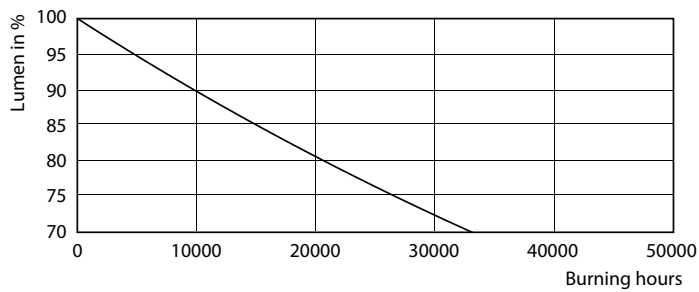

Product data

| General Information | | Starting time (nom.) | | 0.5 s |
|--|----------------------------------|----------------------------------|-----------|-------|
| Cap base | G13 [Medium Bi-Pin Fluorescent] | Warm-up time to 60% light (nom.) | 0.5 s | |
| Main application | Industrial | Power factor (nom.) | 0.9 | |
| Nominal lifetime (nom.) | 30000 h | Voltage (Nom) | 220-240 V | |
| Switching cycle | 200000X | Temperature | | |
| B50L70 | 30000 h | T ambient (max.) | 45 °C | |
| Light Technical | | T ambient (min.) | -20 °C | |
| Colour Code | 840 [CCT of 4,000 K] | T storage (max.) | 65 °C | |
| Lamp Luminous Flux 25°C EL (Nom) | 2700 lm | T storage (min.) | -40 °C | |
| Lamp Luminous Flux (Nom) | 2700 lm | T-Case maximum (nom.) | 55 °C | |
| Colour Temperature, horizontal (Nom) | 4000 K | Controls and Dimming | | |
| Colour consistency | <6 | Dimmable | No | |
| Colour Rendering Index,horiz (Nom) | 80 | Mechanical and Housing | | |
| LLMF at end of nominal lifetime (nom.) | 70 % | Product length | 1500 mm | |
| Operating and Electrical | | Approval and Application | | |
| Input frequency | 50 to 60 Hz | Energy efficiency label (EEL) | A+ | |
| Power (Rated) (Nom) | 24 W | | | |
| Lamp current (nom.) | 120 mA | | | |

Photometric data

24W G13 840 4000K

24W G13 840 4000K

CorePro LEDtube EM/Mains

Photometric data

18W G13

Lifetime

18W G13