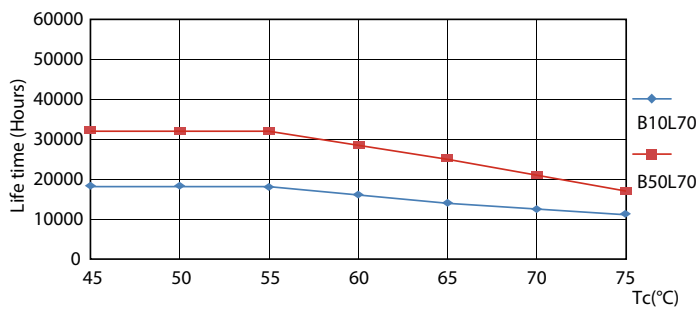

18W G13

18W G13