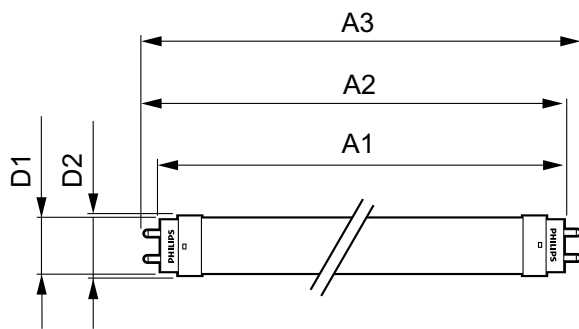

Product data

| General Information | | Starting time (nom.) | | 0.5 s |
|--|----------------------------------|----------------------------------|-----------|-------|
| Cap base | G13 [Medium Bi-Pin Fluorescent] | Warm-up time to 60% light (nom.) | 0.5 s | |
| Main application | Industrial | Power factor (nom.) | 0.9 | |
| Nominal lifetime (nom.) | 30000 h | Voltage (Nom) | 220-240 V | |
| Switching cycle | 200000X | Temperature | | |
| B50L70 | 30000 h | T ambient (max.) | 45 °C | |
| Light Technical | | T ambient (min.) | -20 °C | |
| Colour Code | 840 [CCT of 4,000 K] | T storage (max.) | 65 °C | |
| Lamp Luminous Flux 25°C EL (Nom) | 2700 lm | T storage (min.) | -40 °C | |
| Lamp Luminous Flux (Nom) | 2700 lm | T-Case maximum (nom.) | 55 °C | |
| Colour Temperature, horizontal (Nom) | 4000 K | Controls and Dimming | | |
| Colour consistency | <6 | Dimmable | No | |
| Colour Rendering Index,horiz (Nom) | 80 | Mechanical and Housing | | |
| LLMF at end of nominal lifetime (nom.) | 70 % | Product length | 1500 mm | |
| Operating and Electrical | | Approval and Application | | |
| Input frequency | 50 to 60 Hz | Energy efficiency label (EEL) | A+ | |
| Power (Rated) (Nom) | 24 W | | | |
| Lamp current (nom.) | 120 mA | | | |

| | |
|---------------------------------|---------------|
| EAN/UPC – product | 8718696806173 |
| Order code | 929001875102 |
| Numerator – quantity per pack | 1 |
| Numerator – packs per outer box | 10 |
| Material no. (12NC) | 929001875102 |
| Net weight (piece) | 0.270 kg |

Warnings and Safety

• -

Dimensional drawing

TLED 1500mm 24W-58W 2700lm 240D 4000K

| Product | D1 | D2 | A1 | A2 | A3 |
|--------------------------------------|---------|-------|---------|-----------|-----------|
| CorePro LEDtube 1500mm HO 24W 840 T8 | 25.7 mm | 28 mm | 1500 mm | 1507.1 mm | 1514.2 mm |