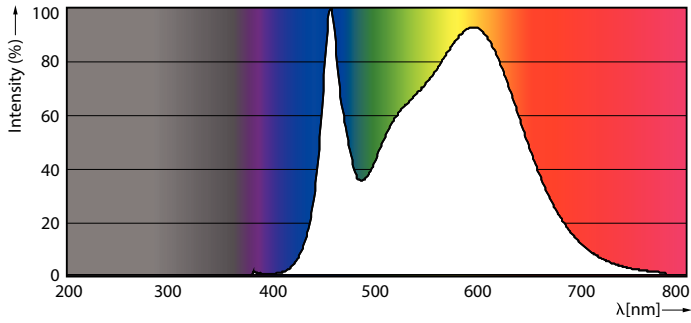

Product data

| General Information | | Starting time (nom.) | | 0.5 s |
|--|----------------------------------|----------------------------------|-----------|-------|
| Cap base | G13 [Medium Bi-Pin Fluorescent] | Warm-up time to 60% light (nom.) | 0.5 s | |
| Main application | Industrial | Power factor (nom.) | 0.9 | |
| Nominal lifetime (nom.) | 30000 h | Voltage (Nom) | 220-240 V | |
| Switching cycle | 200000X | Temperature | | |
| B50L70 | 30000 h | T ambient (max.) | 45 °C | |
| Light Technical | | T ambient (min.) | -20 °C | |
| Colour Code | 840 [CCT of 4,000 K] | T storage (max.) | 65 °C | |
| Lamp Luminous Flux 25°C EL (Nom) | 2700 lm | T storage (min.) | -40 °C | |
| Lamp Luminous Flux (Nom) | 2700 lm | T-Case maximum (nom.) | 55 °C | |
| Colour Temperature, horizontal (Nom) | 4000 K | Controls and Dimming | | |
| Colour consistency | <6 | Dimmable | No | |
| Colour Rendering Index,horiz (Nom) | 80 | Mechanical and Housing | | |
| LLMF at end of nominal lifetime (nom.) | 70 % | Product length | 1500 mm | |
| Operating and Electrical | | Approval and Application | | |
| Input frequency | 50 to 60 Hz | Energy efficiency label (EEL) | A+ | |
| Power (Rated) (Nom) | 24 W | | | |
| Lamp current (nom.) | 120 mA | | | |

Photometric data

24W G13 840 4000K

24W G13 840 4000K

CorePro LEDtube EM/Mains

Photometric data

18W G13

Lifetime

18W G13