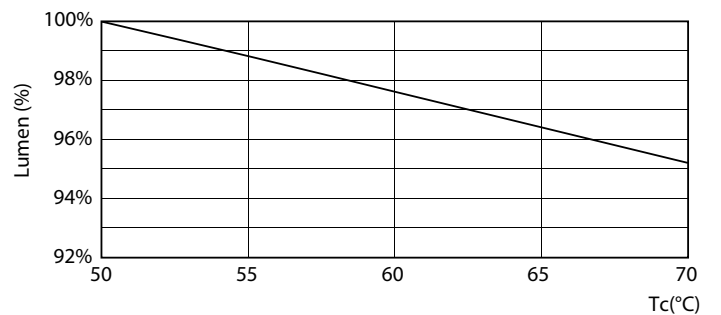

CorePro LEDtube EM/Mains T8

Photometric data

18W G13

Lifetime

18W G13

18W G13

18W G13

24W G13