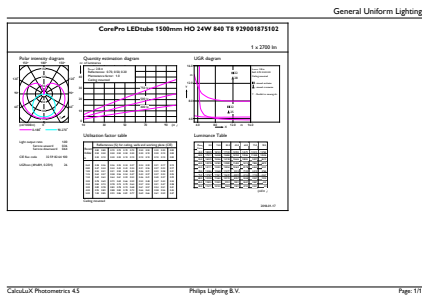

- NOTES: The overall energy efficiency and light distribution of any installation that uses these lamps are determined by the design of the installation.

Dimensional drawing

TLED 1500mm 24W-58W 2700lm 240D 4000K

Product	D1	D2	A1	A2	A3
CorePro LEDtube 1500mm HO 24W 840 T8	25.7 mm	28 mm	1500 mm	1507.1 mm	1514.2 mm

Photometric data

24W G13 840 4000K

24W G13 840 4000K

CorePro LEDtube EM/Mains T8

Photometric data

18W G13