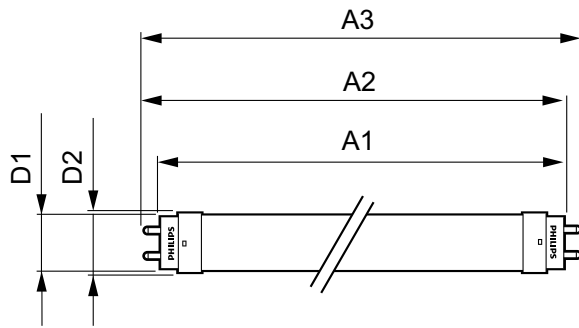

- NOTES: The overall energy efficiency and light distribution of any installation that uses these lamps are determined by the design of the installation.

Dimensional drawing

TLED 1500mm 24W-58W 2700lm 240D 4000K