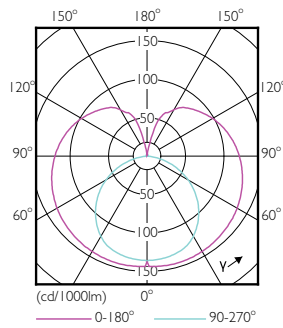

- NOTES: The overall energy efficiency and light distribution of any installation that uses these lamps are determined by the design of the installation.

Dimensional drawing

TLED 1500mm 24W-58W 2700lm 240D 4000K

Product	D1	D2	A1	A2	A3
CorePro LEDtube 1500mm HO 24W 840 T8	25.7 mm	28 mm	1500 mm	1507.1 mm	1514.2 mm

Photometric data

24W G13 840 4000K

24W G13 840 4000K

CorePro LEDtube EM/Mains T8

Photometric data

18W G13