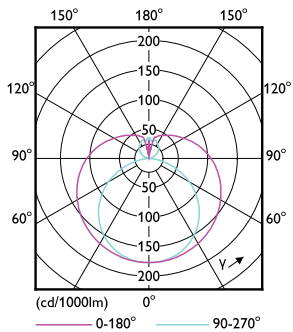

Photometric data

LEDtube PRO 12W G13 830 24D ND

LEDtube PRO 12W G13 830 24D ND