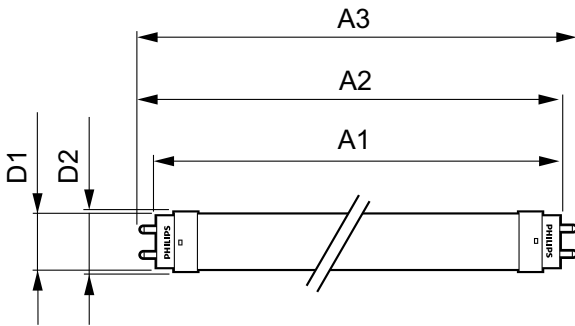

## Product Data

Order product name	12T8/PER/48-830/BB17/G 10/1 FB
--------------------	--------------------------------

EAN/UPC - Product	046677532673
Order code	929001876804
Numerator - Quantity Per Pack	1
Numerator - Packs per outer box	10
Material Nr. (12NC)	929001876804
Net Weight (Piece)	0.215 kg

## Dimensional drawing

Performance TypeB 1800lm 12W

Product	D1	D2	A1	A2	A3
12T8/PER/48-830/BB17/G 10/1 FB	25.7 mm	28 mm	1198 mm	1205 mm	1212 mm