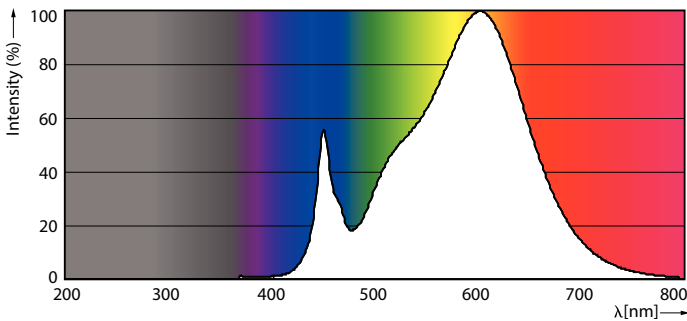

LEDtube PRO 12W G13 830 24D ND

LEDtube PRO 12W G13 830 24D ND