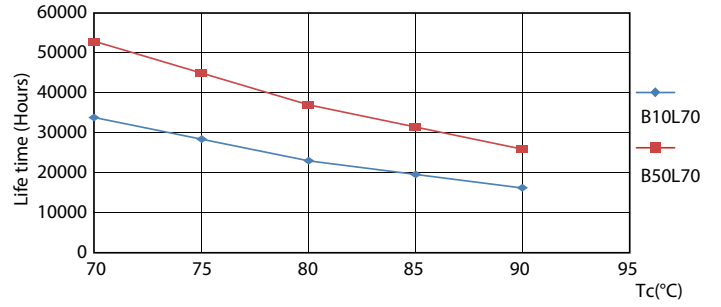

LEDtube PRO 12W G13 830 24D ND