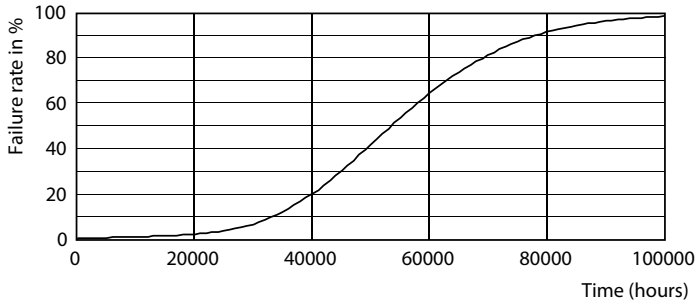

MasterClass LEDtube Mains T8

Lifetime

LEDtube PRO 12W G13 830 24D ND