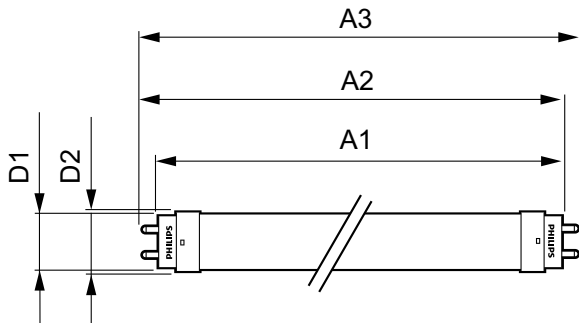

Order code	532671
Numerator - Quantity Per Pack	1
Numerator - Packs per outer box	10
Material Nr. (12NC)	929001876834
Net Weight (Piece)	0.220 kg
Model Number	9290018768A

Dimensional drawing

Performance TypeB 1800lm 12W