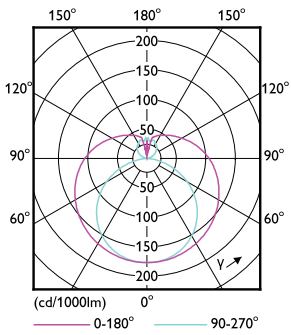

LEDtube PRO 12W G13 830 24D ND

Photometric data

General Uniform Lighting