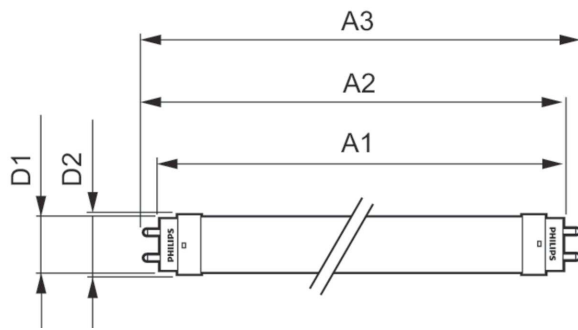

# T8

Bulb Shape	Tube, double-ended
<b>Approval and Application</b>	
Energy Saving Product	Yes
Approval Marks	UL certificate RoHS compliance DLC compliance
Energy Consumption kWh/1000 h	- kWh
Energy Certifications	DLC Standard

## Product Data

Order product name	12T8/PER/48-835/BB17/G 10/1 FB
--------------------	--------------------------------

EAN/UPC - Product	046677532680
Order code	532689
Numerator - Quantity Per Pack	1
Numerator - Packs per outer box	10
Material Nr. (12NC)	929001876904
Net Weight (Piece)	0.215 kg
Model Number	9290018769

## Dimensional drawing

Performance TypeB 1800lm 12W

Product	D1	D2	A1	A2	A3
12T8/PER/48-835/BB17/G 10/1 FB	25.7 mm	28 mm	1198 mm	1205 mm	1212 mm