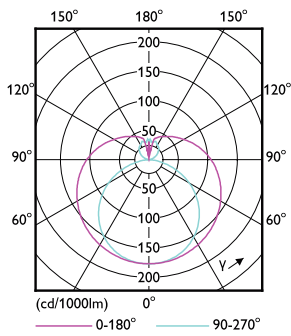

Photometric data

LEDtube PRO 12W G13 830 24D ND