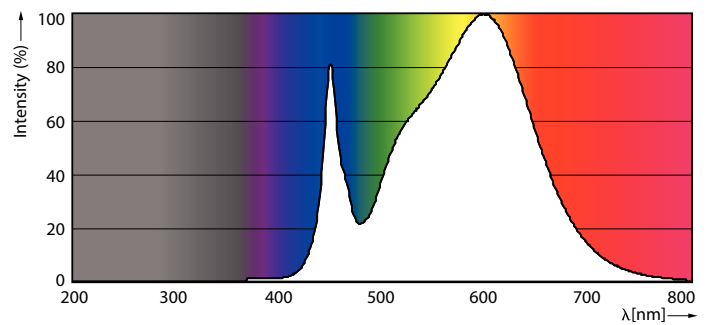

LEDtube PRO 12W G13 835 24D ND