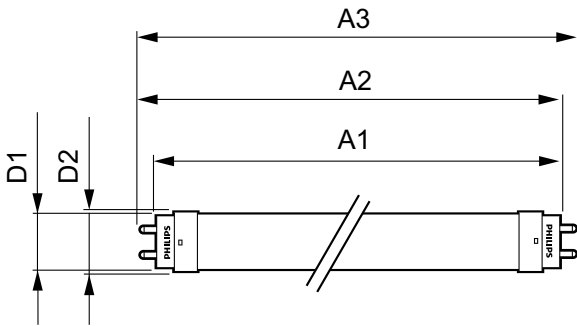

MasterClass LEDtube Mains T8

12T8/PER/48-835/BB17/G 10/1 FB

Philips MasterClass MainsFit (UL Type-B) T8 LED lamps use a double-ended design which significantly simplifies installation, saving installation time and costs. This ballast bypass product replaces either T8 or T12 lamps in fixtures containing shunted or non-shunted G13 (medium bi-pin) lamp holders for over 40% energy savings.

Product data

General Information		Lamp Current (Max)	
Cap-Base	G13 [Medium Bi-Pin Fluorescent]	Lamp Current (Min)	120 mA
Nominal Lifetime (Nom)	50000 h	Starting Time (Nom)	40 mA
Switching Cycle	50000X	Warm Up Time to 60% Light (Nom)	0.5 s
B50L70	50000 h	Power Factor (Nom)	0.9
Voltage (Nom)		120-277 V	
Light Technical		Temperature	
Color Code	835 [CCT of 3500K]	T-Ambient (Max)	45 °C
Beam Angle (Nom)	240 °	T-Ambient (Min)	-20 °C
Luminous Flux (Nom)	1700 lm	T-Storage (Max)	65 °C
Luminous Flux (Rated) (Nom)	1700 lm	T-Storage (Min)	-40 °C
Rated Beam Angle	240 °	T-Case Maximum (Nom)	70 °C
Correlated Color Temperature (Nom)	3500 K	Controls and Dimming	
Color Consistency	<6	Dimmable	No
Color Rendering Index (Nom)	80	Mechanical and Housing	
LLMF At End Of Nominal Lifetime (Nom)	70 %	Product Length	1200 mm
Operating and Electrical			
Input Frequency	50 to 60 Hz		
Power (Rated) (Nom)	12 W		

Product Data

Order product name	12T8/PER/48-835/BB17/G 10/1 FB
--------------------	--------------------------------

EAN/UPC - Product	046677532680
Order code	929001876904
Numerator - Quantity Per Pack	1
Numerator - Packs per outer box	10
Material Nr. (12NC)	929001876904
Net Weight (Piece)	0.215 kg

Dimensional drawing

Performance TypeB 1800lm 12W

Product	D1	D2	A1	A2	A3
12T8/PER/48-835/BB17/G 10/1 FB	25.7 mm	28 mm	1198 mm	1205 mm	1212 mm

Photometric data

LEDtube PRO 12W G13 830 24D ND

LEDtube PRO 12W G13 835 24D ND