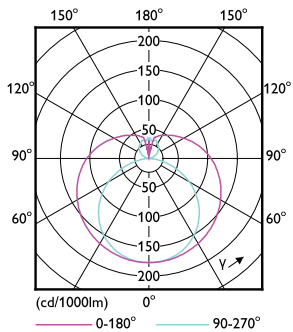

Product data

General Information		Lamp Current (Max)	
Cap-Base	G13 [Medium Bi-Pin Fluorescent]	Lamp Current (Min)	120 mA
Nominal Lifetime (Nom)	50000 h	Starting Time (Nom)	40 mA
Switching Cycle	50000X	Warm Up Time to 60% Light (Nom)	0.5 s
B50L70	50000 h	Power Factor (Nom)	0.9
Voltage (Nom)		120-277 V	
Light Technical		Temperature	
Color Code	835 [CCT of 3500K]	T-Ambient (Max)	45 °C
Beam Angle (Nom)	240 °	T-Ambient (Min)	-20 °C
Luminous Flux (Nom)	1700 lm	T-Storage (Max)	65 °C
Luminous Flux (Rated) (Nom)	1700 lm	T-Storage (Min)	-40 °C
Rated Beam Angle	240 °	T-Case Maximum (Nom)	70 °C
Correlated Color Temperature (Nom)	3500 K	Controls and Dimming	
Color Consistency	<6	Dimmable	No
Color Rendering Index (Nom)	80	Mechanical and Housing	
LLMF At End Of Nominal Lifetime (Nom)	70 %	Product Length	1200 mm
Operating and Electrical			
Input Frequency	50 to 60 Hz		
Power (Rated) (Nom)	12 W		

Product Data

Order product name	12T8/PER/48-835/BB17/G 10/1 FB
--------------------	--------------------------------

EAN/UPC - Product	046677532680
Order code	929001876904
Numerator - Quantity Per Pack	1
Numerator - Packs per outer box	10
Material Nr. (12NC)	929001876904
Net Weight (Piece)	0.215 kg

Dimensional drawing

Performance TypeB 1800lm 12W

Product	D1	D2	A1	A2	A3
12T8/PER/48-835/BB17/G 10/1 FB	25.7 mm	28 mm	1198 mm	1205 mm	1212 mm

Photometric data

LEDtube PRO 12W G13 830 24D ND

LEDtube PRO 12W G13 835 24D ND