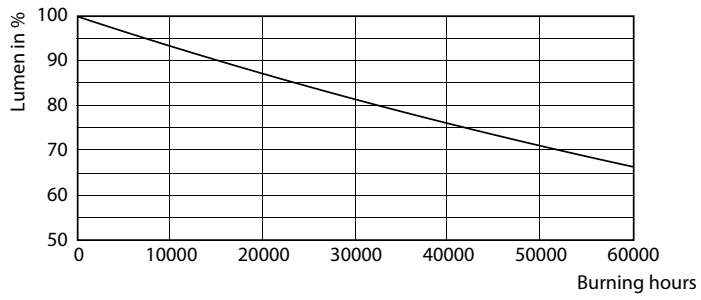

MasterClass LEDtube Mains T8

Lifetime

LEDtube PRO 12W G13 830 24D ND