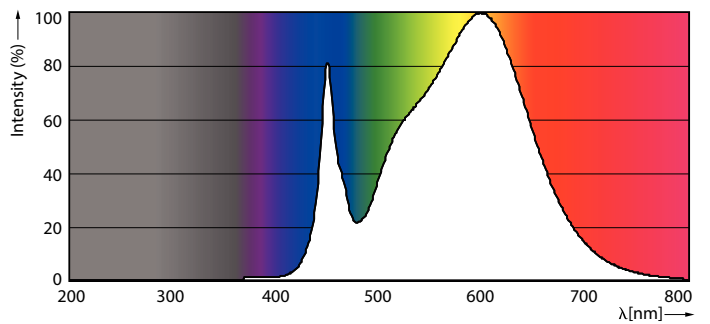

Dimensional drawing

Performance TypeB 1800lm 12W

Product	D1	D2	A1	A2	A3
12T8/PER/48-835/BB17/G 10/1 FB	25.7 mm	28 mm	1198 mm	1205 mm	1212 mm

Photometric data

LEDtube PRO 12W G13 830 24D ND

LEDtube PRO 12W G13 835 24D ND