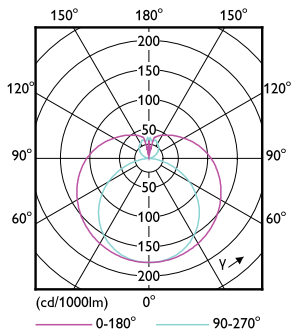

T8

Approbation Marks	RoHS compliance UL certificate DLC compliance
Product Data	
Order product name	12T8/MAS/48-835/MF17/G 10/1
EAN/UPC - Product	046677532680
Order code	532689

Numerator - Quantity Per Pack	1
Numerator - Packs per outer box	10
Material Nr. (12NC)	929001876934
Net Weight (Piece)	0.215 kg
Model Number	9290018769A

Dimensional drawing

A3

Product	D1	D2	A1	A2	A3
12T8/MAS/48-835/MF17/G 10/1	25.7 mm	28 mm	1198 mm	1205 mm	1212 mm

Performance TypeB 1800lm 12W

Photometric data

LEDtube PRO 12W G13 830 24D ND

LEDtube PRO 12W G13 835 24D ND

LEDtube PRO 12W G13 835 24D ND