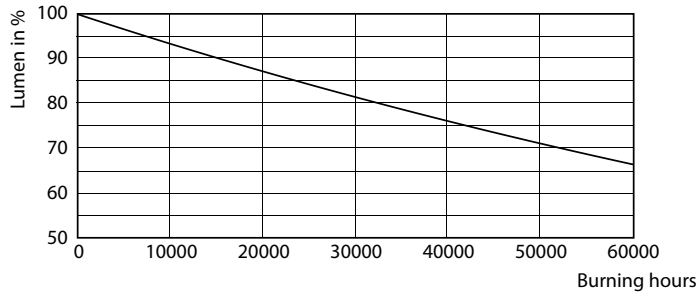

LEDtube PRO 12W G13 830 24D ND