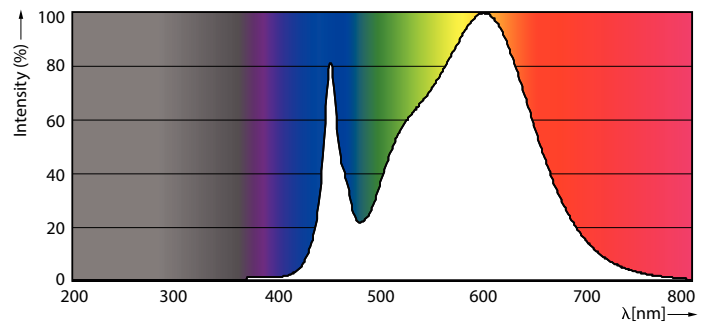

T8

Approbation Marks	RoHS compliance UL certificate DLC compliance
Product Data	
Order product name	12T8/MAS/48-835/MF17/G 10/1
EAN/UPC - Product	046677532680
Order code	532689

Numerator - Quantity Per Pack	1
Numerator - Packs per outer box	10
Material Nr. (12NC)	929001876934
Net Weight (Piece)	0.215 kg
Model Number	9290018769A

Dimensional drawing

A3

Product	D1	D2	A1	A2	A3
12T8/MAS/48-835/MF17/G 10/1	25.7 mm	28 mm	1198 mm	1205 mm	1212 mm

Performance TypeB 1800lm 12W

Photometric data

LEDtube PRO 12W G13 830 24D ND

LEDtube PRO 12W G13 835 24D ND

LEDtube PRO 12W G13 835 24D ND