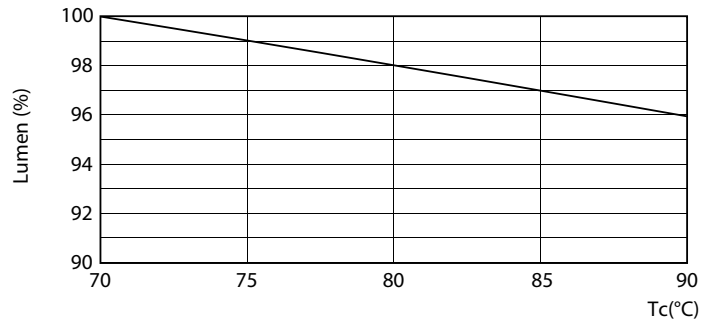

LEDtube PRO 12W G13 830 24D ND