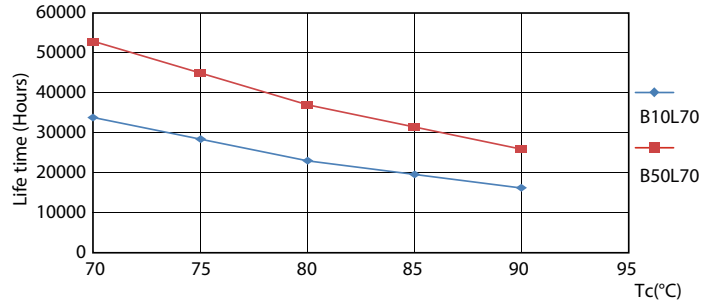

LEDtube PRO 12W G13 830 24D ND