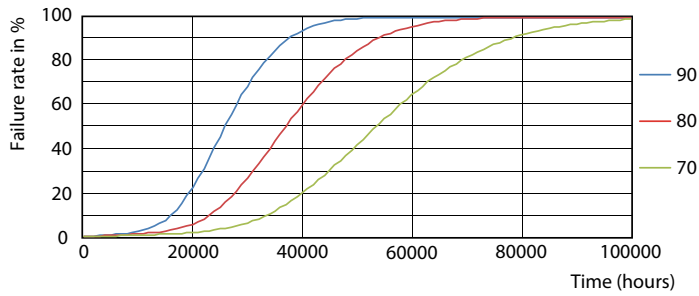

LEDtube PRO 12W G13 830 24D ND