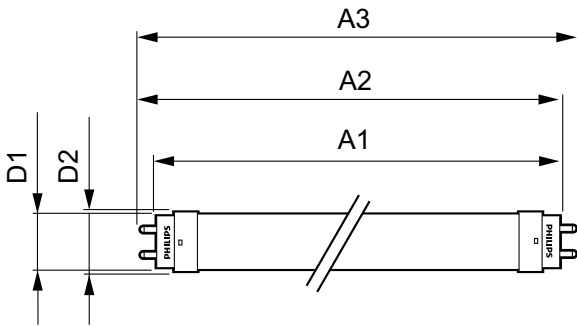

Product Data

Order product name	12T8/PER/48-840/BB18/G 10/1 FB
--------------------	--------------------------------

EAN/UPC - Product	046677532697
Order code	929001877004
Numerator - Quantity Per Pack	1
Numerator - Packs per outer box	10
Material Nr. (12NC)	929001877004
Net Weight (Piece)	0.215 kg

Dimensional drawing

Performance TypeB 1800lm 12W

Product	D1	D2	A1	A2	A3
12T8/PER/48-840/BB18/G 10/1 FB	25.7 mm	28 mm	1198 mm	1205 mm	1212 mm

Photometric data

General Uniform Lighting

LEDtube PRO 12W G13 840 24D ND