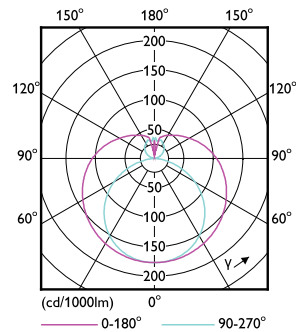

Dimensional drawing

Performance TypeB 1800lm 12W

Product	D1	D2	A1	A2	A3
12T8/PER/48-840/BB18/G 10/1 FB	25.7 mm	28 mm	1198 mm	1205 mm	1212 mm

Photometric data

General Uniform Lighting

LEDtube PRO 12W G13 840 24D ND