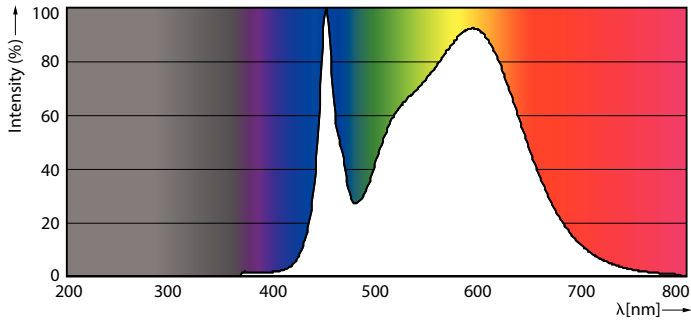

MasterClass LEDtube Mains T8

Photometric data

LEDtube PRO 12W G13 840 24D ND