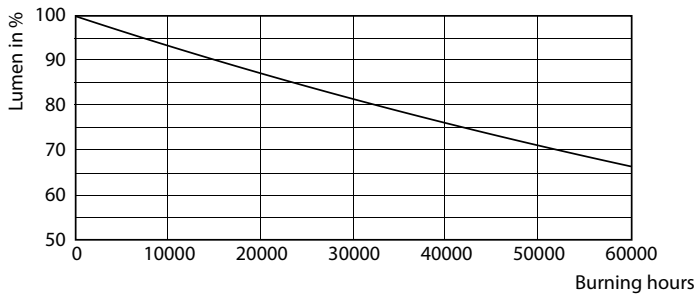

Product data

General Information	
Base	G13 [Medium Bi-Pin Fluorescent]
EU RoHS compliant	Yes
Nominal Lifetime (Nom)	50000 h
Switching Cycle	50000X
Light Technical	
Color Code	841 [CCT of 4100K (841)]
Beam Angle (Nom)	240 °
Initial lumen (Nom)	1800 lm
Correlated Color Temperature (Nom)	4000 K
Color Consistency	<6
Color Rendering Index (Nom)	80
LLMF At End Of Nominal Lifetime (Nom)	70 %
Operating and Electrical	
Input Frequency	50 to 60 Hz
Power (Rated) (Nom)	12 W
Lamp Current (Max)	120 mA
Lamp Current (Min)	40 mA

LEDtube PRO 12W G13 830 24D ND

Lifetime

LEDtube PRO 12W G13 830 24D ND

LEDtube PRO 12W G13 830 24D ND

LEDtube PRO 12W G13 830 24D ND