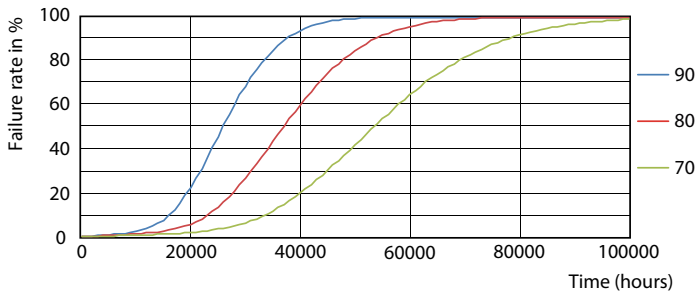

LEDtube PRO 12W G13 830 24D ND

LEDtube PRO 12W G13 830 24D ND