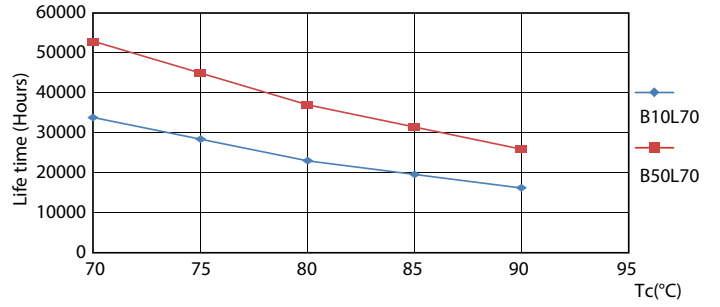

Lifetime

LEDtube PRO 12W G13 830 24D ND