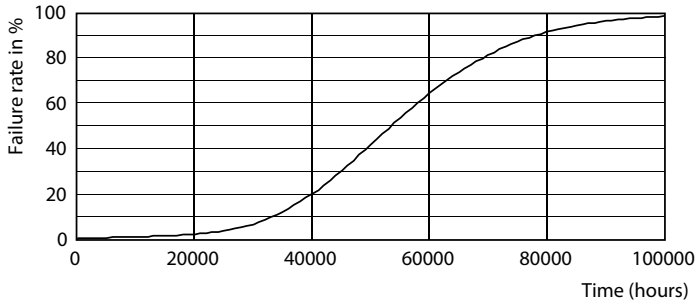

Lifetime

LEDtube PRO 12W G13 830 24D ND