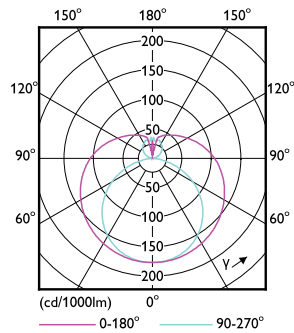

Product data

General Information	
Base	G13 [Medium Bi-Pin Fluorescent]
EU RoHS compliant	Yes
Nominal Lifetime (Nom)	50000 h
Switching Cycle	50000X
Light Technical	
Color Code	841 [CCT of 4100K (841)]
Beam Angle (Nom)	240 °
Initial lumen (Nom)	1800 lm
Correlated Color Temperature (Nom)	4000 K
Color Consistency	<6
Color Rendering Index (Nom)	80
LLMF At End Of Nominal Lifetime (Nom)	70 %
Operating and Electrical	
Input Frequency	50 to 60 Hz
Power (Rated) (Nom)	12 W
Lamp Current (Max)	120 mA
Lamp Current (Min)	40 mA

T8

Approbation Marks	RoHS compliance UL certificate DLC compliance
Product Data	
Order product name	12T8/MAS/48-840/MF18/G 10/1
EAN/UPC - Product	046677532697
Order code	532697

Numerator - Quantity Per Pack	1
Numerator - Packs per outer box	10
Material Nr. (12NC)	929001877034
Net Weight (Piece)	0.215 kg
Model Number	9290018770A

Dimensional drawing

A3

Product	D1	D2	A1	A2	A3
12T8/MAS/48-840/MF18/G 10/1	25.7 mm	28 mm	1198 mm	1205 mm	1212 mm

Performance TypeB 1800lm 12W

Photometric data

LEDtube PRO 12W G13 840 24D ND

LEDtube PRO 12W G13 840 24D ND