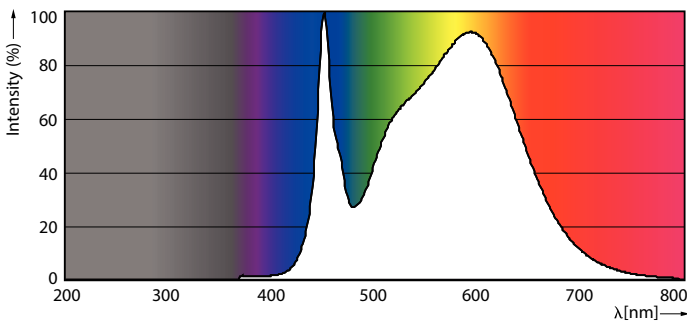

LEDtube PRO 12W G13 840 24D ND

LEDtube PRO 12W G13 840 24D ND

LEDtube PRO 12W G13 830 24D ND