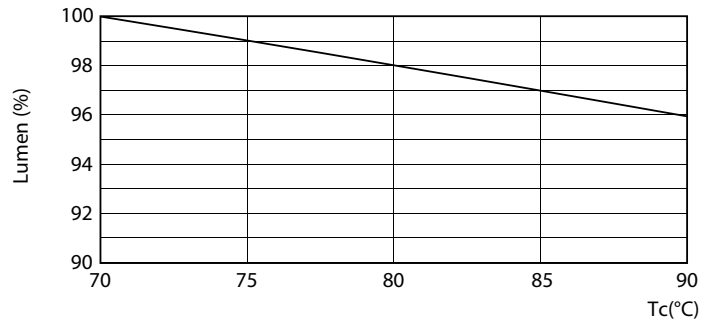

LEDtube PRO 12W G13 830 24D ND

LEDtube PRO 12W G13 830 24D ND