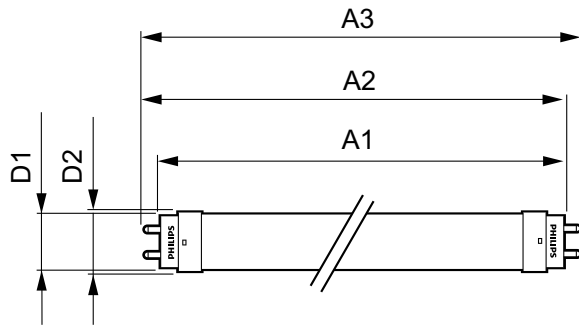

Product Data

Order product name	12T8/PER/48-850/BB18/G 10/1 FB
--------------------	--------------------------------

EAN/UPC - Product	046677532703
Order code	929001877104
Numerator - Quantity Per Pack	1
Numerator - Packs per outer box	10
Material Nr. (12NC)	929001877104
Net Weight (Piece)	0.215 kg

Dimensional drawing

Performance TypeB 1800lm 12W

Product	D1	D2	A1	A2	A3
12T8/PER/48-850/BB18/G 10/1 FB	25.7 mm	28 mm	1198 mm	1205 mm	1212 mm

Photometric data

LEDtube PRO 12W G13 830 24D ND

LEDtube PRO 12W G13 850 24D ND