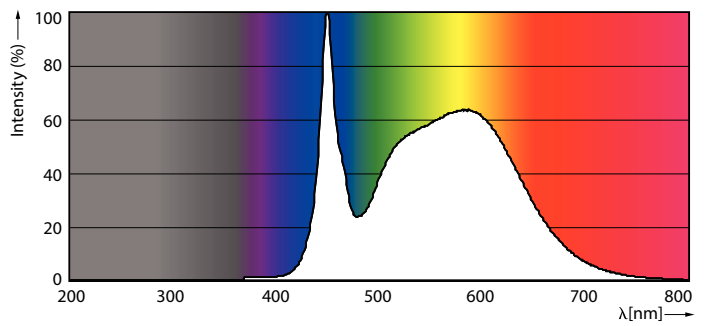

LEDtube PRO 12W G13 850 24D ND