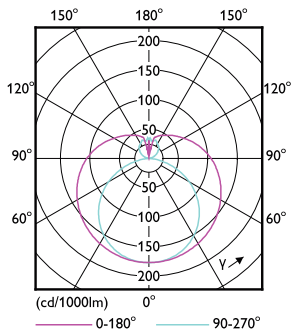

Product Data

Order product name	12T8/PER/48-850/BB18/G 10/1 FB
--------------------	--------------------------------

EAN/UPC - Product	046677532703
Order code	929001877104
Numerator - Quantity Per Pack	1
Numerator - Packs per outer box	10
Material Nr. (12NC)	929001877104
Net Weight (Piece)	0.215 kg

Dimensional drawing

Performance TypeB 1800lm 12W

Product	D1	D2	A1	A2	A3
12T8/PER/48-850/BB18/G 10/1 FB	25.7 mm	28 mm	1198 mm	1205 mm	1212 mm

Photometric data

LEDtube PRO 12W G13 830 24D ND

LEDtube PRO 12W G13 850 24D ND