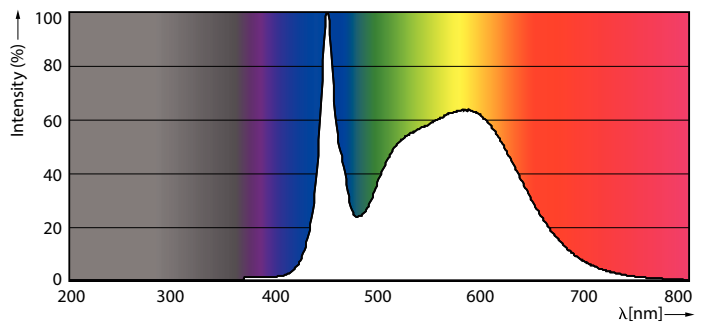

LEDtube PRO 12W G13 850 24D ND

LEDtube PRO 12W G13 850 24D ND