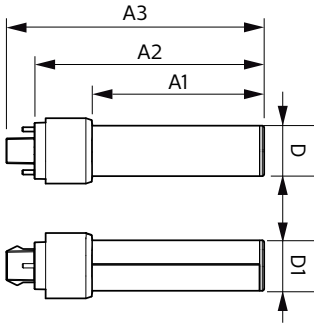

PL-C/T

Product Data	
Order product name	5PL-C/LED/13H/830/IF5/P/2P 20/1
EAN/UPC - Product	046677532314
Order code	532317
Numerator - Quantity Per Pack	1
Numerator - Packs per outer box	20

Material Nr. (12NC)	929001884604
Net Weight (Piece)	0.064 kg
Model Number	9290018846

Dimensional drawing

PLED PLC-H 5-13W 550lm 3000K G24d

Product	D	D1	A1	A2	A3
5PL-C/LED/13H/830/IF5/P/2P 20/1	27 mm	27 mm	91.5 mm	122.4 mm	137.4 mm