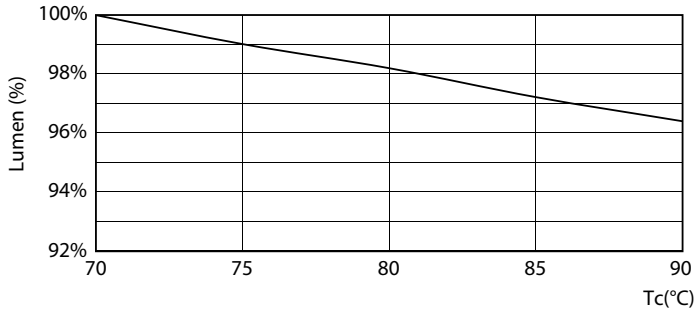

Lifetime

LEDtube PLC 13H 5W GX23-2 827 15D ND