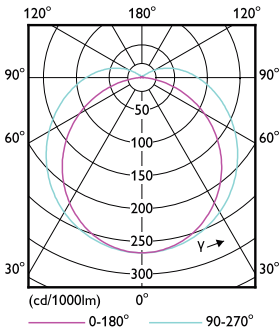

LEDtube PLC 13H 5W GX23-2 827 15D ND

LEDtube PLC 13H 5W GX23-2 830 15D ND