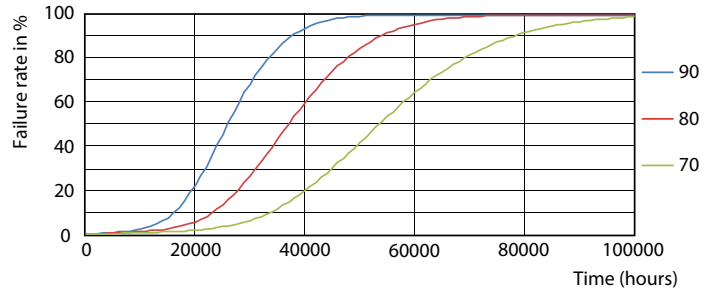

## Photometric data

LEDtube PLC 13H 5W GX23-2 830 15D ND

LEDtube PLC 13H 5W GX23-2 827 15D ND

General Uniform Lighting  
1 x 1300mm 5W 830K  
Page 11

LEDtube PLC 13H 5W GX23-2 830 15D ND

Lifetime

LEDtube PLC 13H 5W GX23-2 827 15D ND