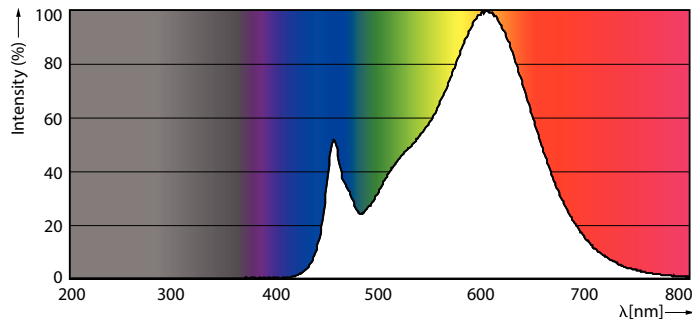

Photometric data

LEDtube PLC 13H 5W GX23-2 830 15D ND