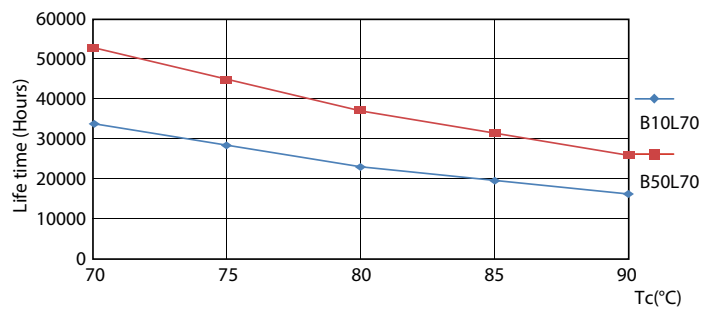

LEDtube PLC 13H 5W GX23-2 827 15D ND