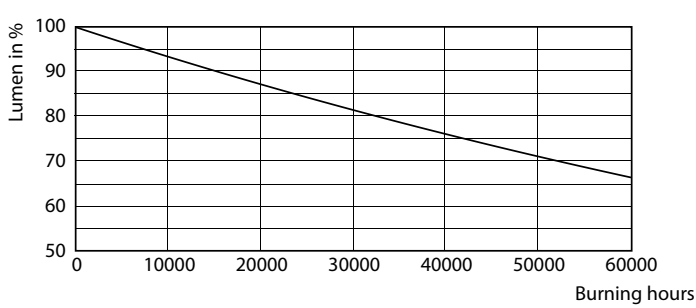

LEDtube PLC 13H 5W GX23-2 827 15D ND