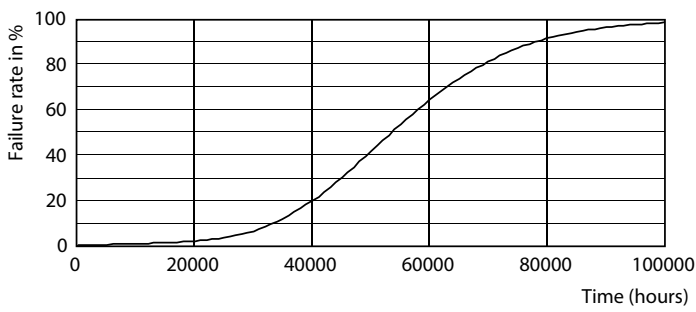

LEDtube PLC 13H 5W GX23-2 827 15D ND