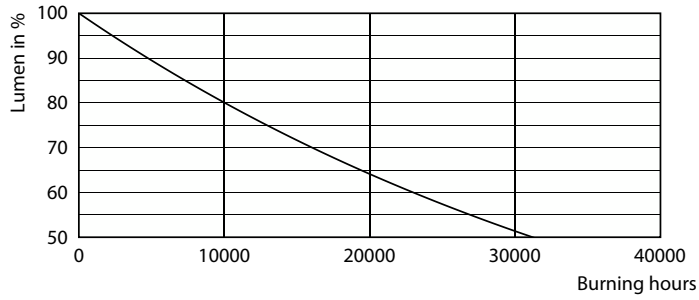

Classic filament LEDbulbs

Lifetime

Lumen Maintenance Diagram - CLA LEDBulb ND 11-100W E27 827 A67 CL

Life Expectancy Diagram - CLA LEDBulb ND 11-100W E27 827 A67 CL