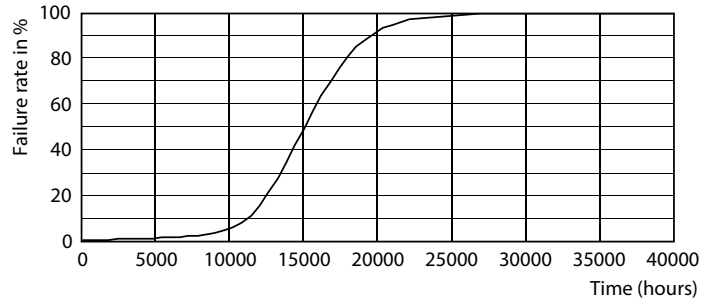

Classic filament LEDbulbs

Lifetime

Lumen Maintenance Diagram - CLA LEDBulb ND 11-100W E27 827 A67 CL

Life Expectancy Diagram - CLA LEDBulb ND 11-100W E27 827 A67 CL