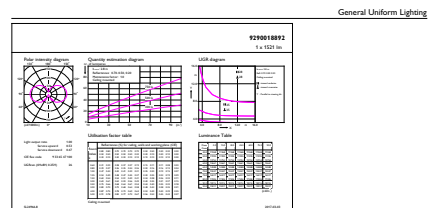

General Uniform Lighting
Philips Lighting & V.
Page 1/1

General uniform lighting - CLA LEDBulb ND 11-100W E27 827 A67 CL