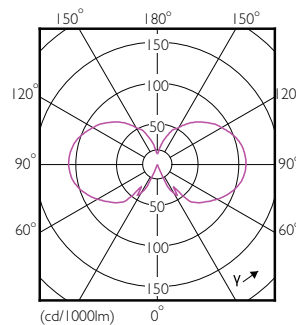

## Dimensional drawing

Product	D	C
CLA LEDBulb ND 11-100W E27 827 A67 CL	70 mm	124 mm

## Photometric data

Spectral Power Distribution Colour - CLA LEDBulb ND 11-100W E27 827 A67 CL

Light Distribution Diagram - CLA LEDBulb ND 11-100W E27 827 A67 CL

General Uniform Lighting  
 Philips Lighting & V.  
 Page 1/1