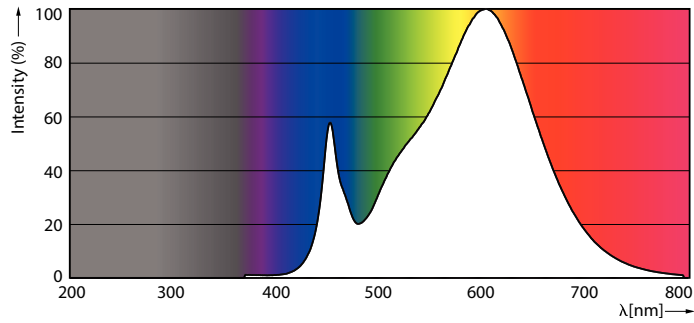

Photometric data

General Lighting Data

LEDtube PLC 400mm 16-5W 2G11 830 2000lm

16-5W 2G11 830 3000K