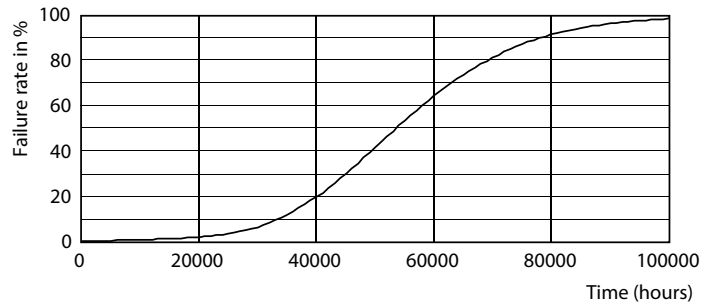

## Photometric data

General Lighting Data

LEDtube PLC 400mm 16-5W 2G11 830 2000lm

16-5W 2G11 830 3000K

16-5W 2G11 830 3000K

Lifetime

16-5W 2G11

16-5W 2G11