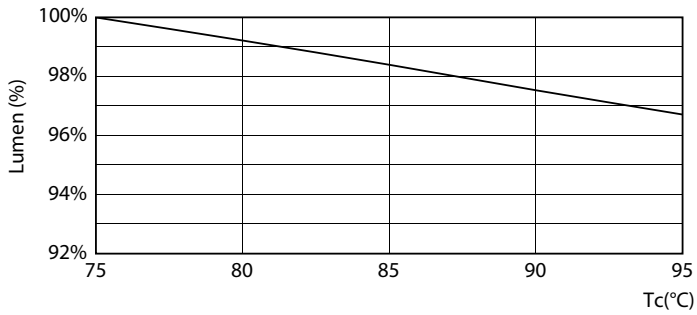

### Product data

General Information	
Base	2G11 [ 2G11]
RoHS mark	RoHS mark
Nominal Lifetime (Nom)	50000 h
Switching Cycle	50000X
B50L70	50000 h

Light Technical	
Color Code	830 [ CCT of 3000K]
Beam Angle (Nom)	160 °
Initial lumen (Nom)	2200 lm
Luminous Flux (Rated) (Nom)	2200 lm
Rated Beam Angle	160 °
Correlated Color Temperature (Nom)	3000 K
Color Consistency	<6
Color Rendering Index (Nom)	82
LLMF At End Of Nominal Lifetime (Nom)	70 %

## Photometric data

General Lighting Data

LEDtube PLC 400mm 16-5W 2G11 830 2000lm

16-5W 2G11 830 3000K

16-5W 2G11 830 3000K

Lifetime

16-5W 2G11

16-5W 2G11