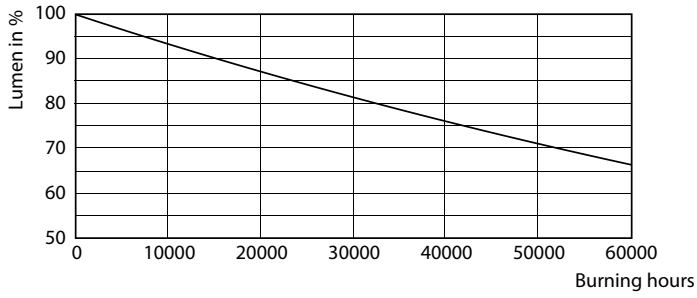

### Product data

General Information	
Base	2G11 [ 2G11]
RoHS mark	RoHS mark
Nominal Lifetime (Nom)	50000 h
Switching Cycle	50000X
B50L70	50000 h

Light Technical	
Color Code	830 [ CCT of 3000K]
Beam Angle (Nom)	160 °
Initial lumen (Nom)	2200 lm
Luminous Flux (Rated) (Nom)	2200 lm
Rated Beam Angle	160 °
Correlated Color Temperature (Nom)	3000 K
Color Consistency	<6
Color Rendering Index (Nom)	82
LLMF At End Of Nominal Lifetime (Nom)	70 %

## Photometric data

General Lighting Data

LEDtube PLC 400mm 16-5W 2G11 830 2000lm

16-5W 2G11 830 3000K

16-5W 2G11 830 3000K

Lifetime

16-5W 2G11

16-5W 2G11