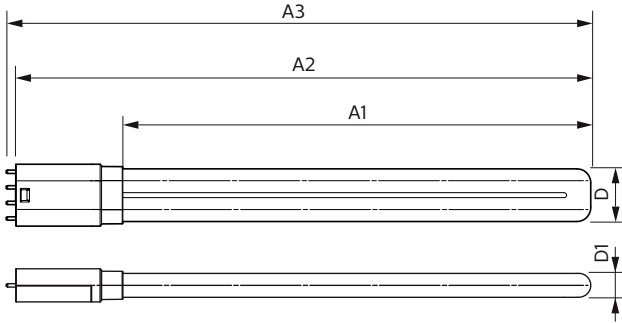

PL-L

Order code	532895
Numerator - Quantity Per Pack	1
Numerator - Packs per outer box	10
Material Nr. (12NC)	929001893504

Net Weight (Piece)	0.170 kg
Model Number	9290018935

Dimensional drawing

LED PLL MasterClass 2200lm 3000K