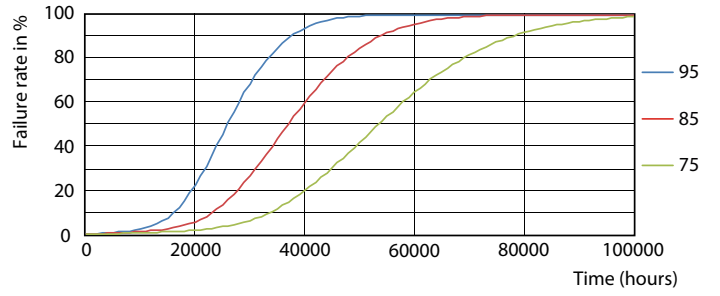

### Product data

General Information	
Base	2G11 [ 2G11]
RoHS mark	RoHS mark
Nominal Lifetime (Nom)	50000 h
Switching Cycle	50000X
B50L70	50000 h

Light Technical	
Color Code	830 [ CCT of 3000K]
Beam Angle (Nom)	160 °
Initial lumen (Nom)	2200 lm
Luminous Flux (Rated) (Nom)	2200 lm
Rated Beam Angle	160 °
Correlated Color Temperature (Nom)	3000 K
Color Consistency	<6
Color Rendering Index (Nom)	82
LLMF At End Of Nominal Lifetime (Nom)	70 %

## Photometric data

General Lighting Data

LEDtube PLC 400mm 16-5W 2G11 830 2000lm

16-5W 2G11 830 3000K

16-5W 2G11 830 3000K

Lifetime

16-5W 2G11

16-5W 2G11