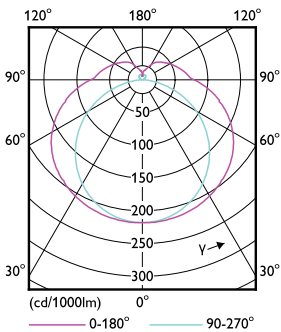

### Product data

General Information	
Base	2G11 [ 2G11]
RoHS mark	RoHS mark
Nominal Lifetime (Nom)	50000 h
Switching Cycle	50000X
B50L70	50000 h

Light Technical	
Color Code	830 [ CCT of 3000K]
Beam Angle (Nom)	160 °
Initial lumen (Nom)	2200 lm
Luminous Flux (Rated) (Nom)	2200 lm
Rated Beam Angle	160 °
Correlated Color Temperature (Nom)	3000 K
Color Consistency	<6
Color Rendering Index (Nom)	82
LLMF At End Of Nominal Lifetime (Nom)	70 %

## Dimensional drawing

LED PLL MasterClass 2200lm 3000K

Product	D	D1	A1	A2	A3
16.5PL-L/PER/22/830/IF22/P 4P 10/1	40.6 mm	20 mm	501 mm	564 mm	570.6 mm

## Photometric data

General Lighting Data

LEDtube PLC 400mm 16-5W 2G11 830 2000lm

16-5W 2G11 830 3000K

16-5W 2G11 830 3000K

Lifetime

16-5W 2G11

16-5W 2G11