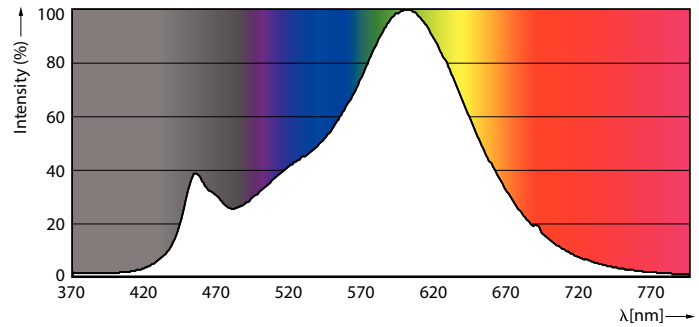

LED Bulb CLA 5.5-40W E27 ST64 Clear 827 DIM