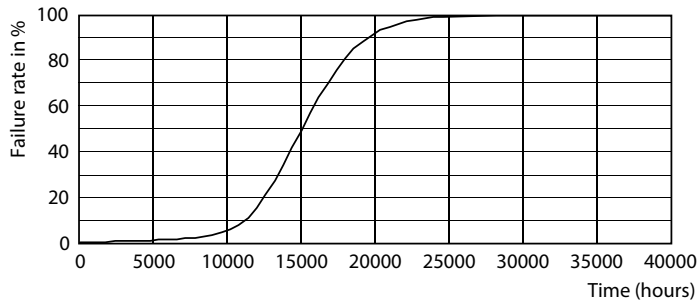

Classic filament LEDbulbs

Lifetime

LEDBulb CLA 5.5-40W E27 ST64 Clear 827 DIM