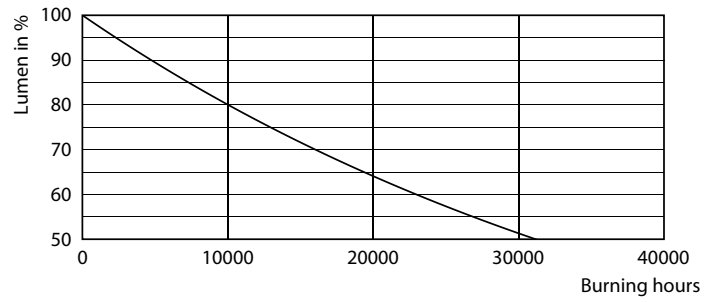

Product data

General Information	
Cap base	E27 [E27]
RoHS mark	RoHS mark
Nominal lifetime (nom.)	15000 h
Switching cycle	20000X
Technical type	5.5-40W
Light Technical	
Colour Code	827 [CCT of 2,700 K]
Lamp Luminous Flux 25°C EL (Nom)	470 lm
Lamp Luminous Flux (Nom)	470 lm
Colour Designation	Warm white (WW)
Colour Temperature, horizontal (Nom)	2700 K
Lamp Luminous Efficacy EM (Nom)	85.00 lm/W
Colour consistency	<6
Colour Rendering Index,horiz (Nom)	80
LLMF at end of nominal lifetime (nom.)	70 %
Operating and Electrical	
Input frequency	50 to 60 Hz

Power (Rated) (Nom)	5.5 W
Lamp current (nom.)	38 mA
Wattage equivalent	40 W
Starting time (nom.)	0.5 s
Warm-up time to 60% light (nom.)	0.5 s
Power factor (nom.)	0.7
Voltage (Nom)	220-240 V
Temperature	
T-Case maximum (nom.)	40 °C
Controls and Dimming	
Dimmable	Yes
Mechanical and Housing	
Bulb finish	Clear (CL)
Approval and Application	
Energy efficiency label (EEL)	A+

Photometric data

LED Bulb CLA 5.5-40W E27 ST64 Clear 827 DIM

LED Bulb CLA 5.5-40W E27 ST64 Clear 827 DIM

General Uniform Lighting

LED Bulb CLA 5.5-40W E27 ST64 Clear 827 DIM

Classic filament LEDbulbs

Lifetime