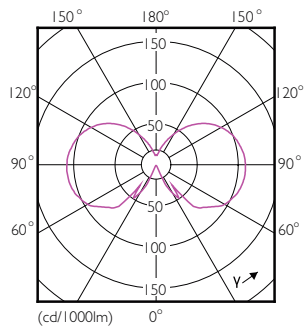

Photometric data

LED Bulb CLA 5.5-40W E27 ST64 Clear 827 DIM