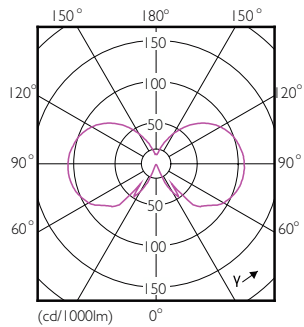

Photometric data

Light Distribution Diagram - CLA LEDBulb D 8-60W ST64 E27 827 CL

Spectral Power Distribution Colour - CLA LEDBulb D 8-60W ST64 E27 827 CL

Carlux Photonics 4.5 Philips Lighting B.V. Page: 1/1