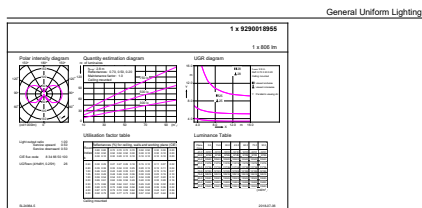

Carlux Photonics 4.5 Philips Lighting B.V. Page: 1/1

General uniform lighting - CLA LEDBulb D 8-60W ST64 E27 827 CL