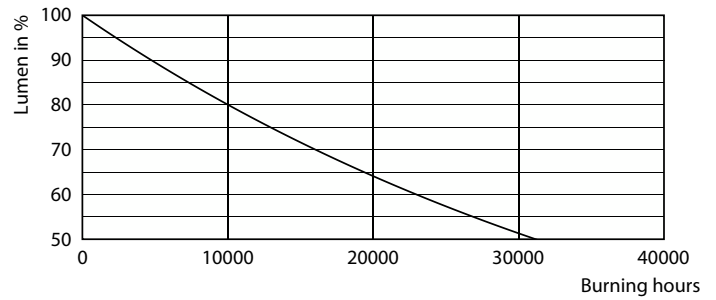

Classic filament LEDbulbs

Lifetime

Life Expectancy Diagram - CLA LEDBulb D 8-60W ST64 E27 827 CL

Lumen Maintenance Diagram - CLA LEDBulb D 8-60W ST64 E27 827 CL