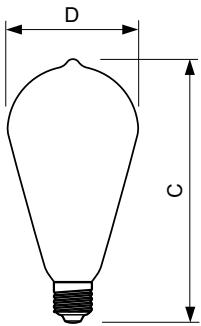

Material Nr. (12NC) 929001895502

Numerator - Quantity Per Pack 1

EAN/UPC - Product/Case 8718696814277

Numerator - Packs per outer box 6

EAN/UPC - Case 8718696814284

Dimensional drawing

Product	D	C
CLA LEDBulb D 8-60W ST64 E27 827 CL	64 mm	140 mm