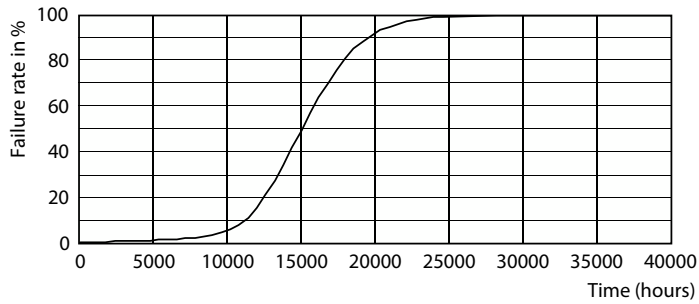

Classic filament LEDbulbs

Lifetime

Life Expectancy Diagram - CLA LEDBulb D 8-60W ST64 E27 827 CL

Lumen Maintenance Diagram - CLA LEDBulb D 8-60W ST64 E27 827 CL